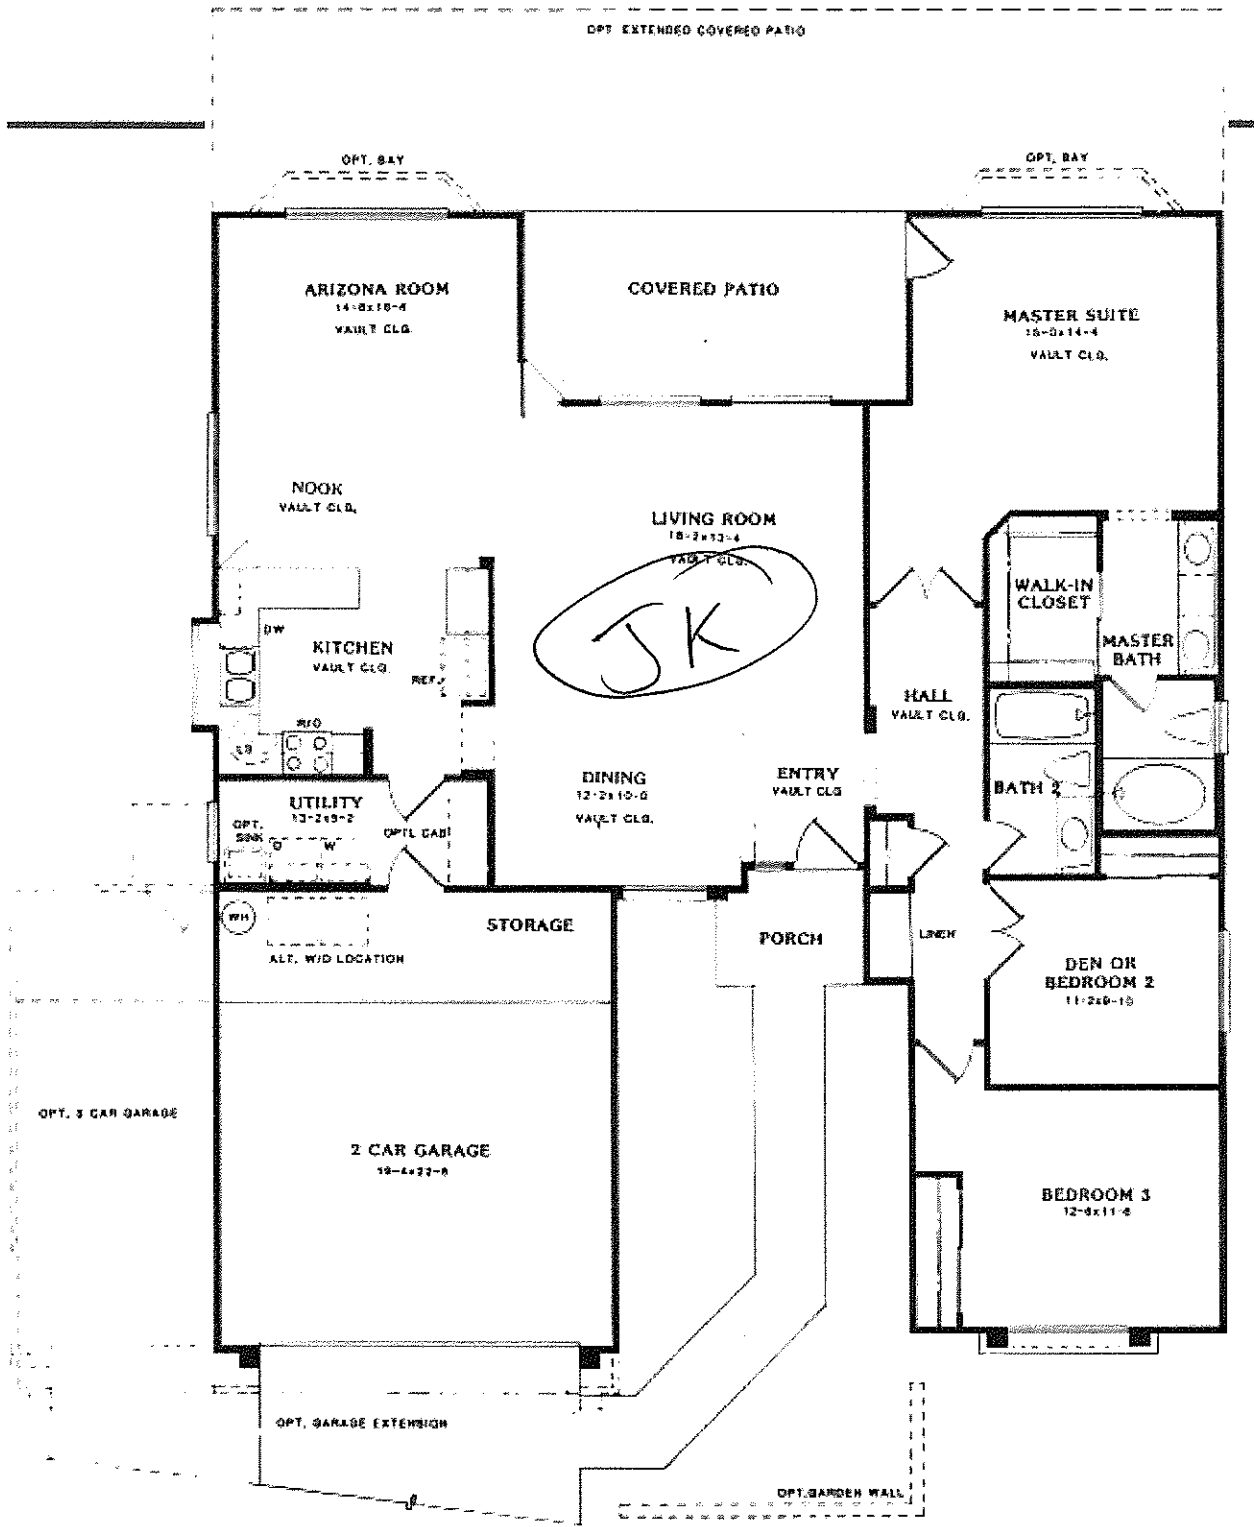

Floor plan = Estrella
 1581 sq/ft.
 3 bed / 2 bath / 2 car

Floor plan = Catalina
 1,818 sq/ft.
 2 bed / 2 bath / 2 car

Floor plan = Carmel

2,440 Sq/ft.

3 bed / 2 bath / 3 car

Floor plan = Pinnacle Peak
 2,258 sq/ft.
 3 bed / 2 bath / 2 car

Floor Plan = Pinnacle Peak
 2258 sq/ft.
 2 bed / 2 bath / 2 car

Floor plan = Pinnacle Peak
 2,048 Sq/ft.
 2 bed / 2 bath / 2 car

Came 1 back

1842 sq/ft.

3 bed / 2 bat / 2 car

Camelback

1,842 sq/ft.

2 bed / 2 bath / 2 car

Squaw Peak - Camelback
 1,691 sq/ft.
 2 bed / 2 bath / 2 car

Estrella
 1,581 sq/ft.
 2 bed / 2 bath / 2 car

Estrella

1,581 sq/ft.

3 bed / 2 bath / 2 car

Montana
 1,801 Sq / ft.
 3 bed / 2 bath / 2 car

Aurora
 1607 sq/ft.
 3 bed / 2 bath / 2 car

Celeste
 1,533 sq/ft.
 2bed / 2bath / 2car

Madera
 1,439 Sq/ft.
 2bed / 2bath / 2car

Paloma
 1,354 sq/ft.
 2bed / 2bath / 2car

OPT.
EXTENDED PATIO

Plaza
2,578 sq/ft.
2 bed / 2 bath / 3 car

Huntington

2,547 sq/ft.