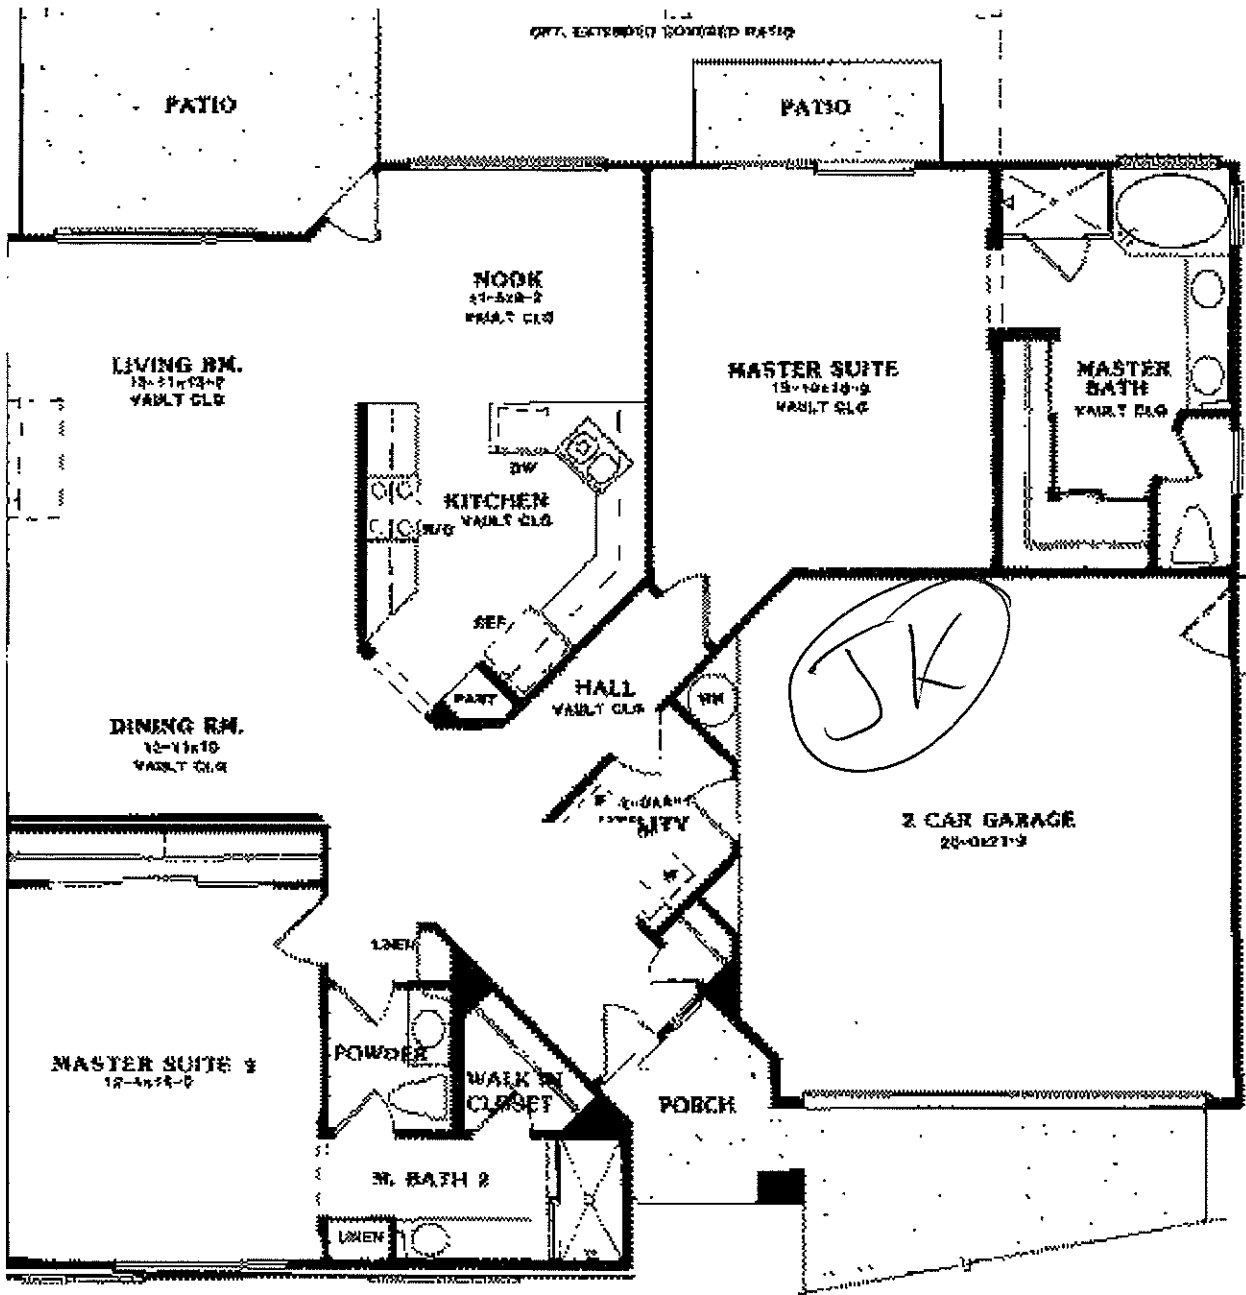

Floor Plan = Pinnacle Peak
 2258 sq/ft.
 2 bed / 2 bath / 2 car

Floor plan = Pinnacle Peak
 2,048 Sq/ft.
 2 bed / 2 bath / 2 car

Came 1 back

1842 sq/ft.

3 bed / 2 bat / 2 car

Camelback

1,842 sq/ft.

2 bed / 2 bath / 2 car

Squaw Peak - Camelback
 1,691 sq/ft.
 2 bed / 2 bath / 2 car

Estrella
 1,581 sq/ft.
 2 bed / 2 bath / 2 car

Estrella

1,581 sq/ft.

3 bed / 2 bath / 2 car

Montana
 1,801 Sq / ft.
 3 bed / 2 bath / 2 car

Aurora
 1607 sq/ft.
 3 bed / 2 bath / 2 car

Celeste
 1,533 sq/ft.
 2bed / 2bath / 2car

Madera
 1,439 Sq/ft.
 2bed / 2bath / 2car

Paloma
 1,354 sq/ft.
 2bed / 2bath / 2car

OPT.
EXTENDED PATIO

Plaza
2,578 sq/ft.
2 bed / 2 bath / 3 car

Huntington

2,547 sq/ft.

2 bed / 2 bath / 3 car

Regency
 2,465 sq/ft.
 3 bed / 2 bath / 3 car

Barrington
 2,431 Sq/ft.
 2 bed / 2 bath / 3 car

Regent
 2,282 Sq/ft.
 2 bed / 2 bath / 3 car

Ritz
 2,258 sq/ft.
 3 bed / 2 bath / 2 car