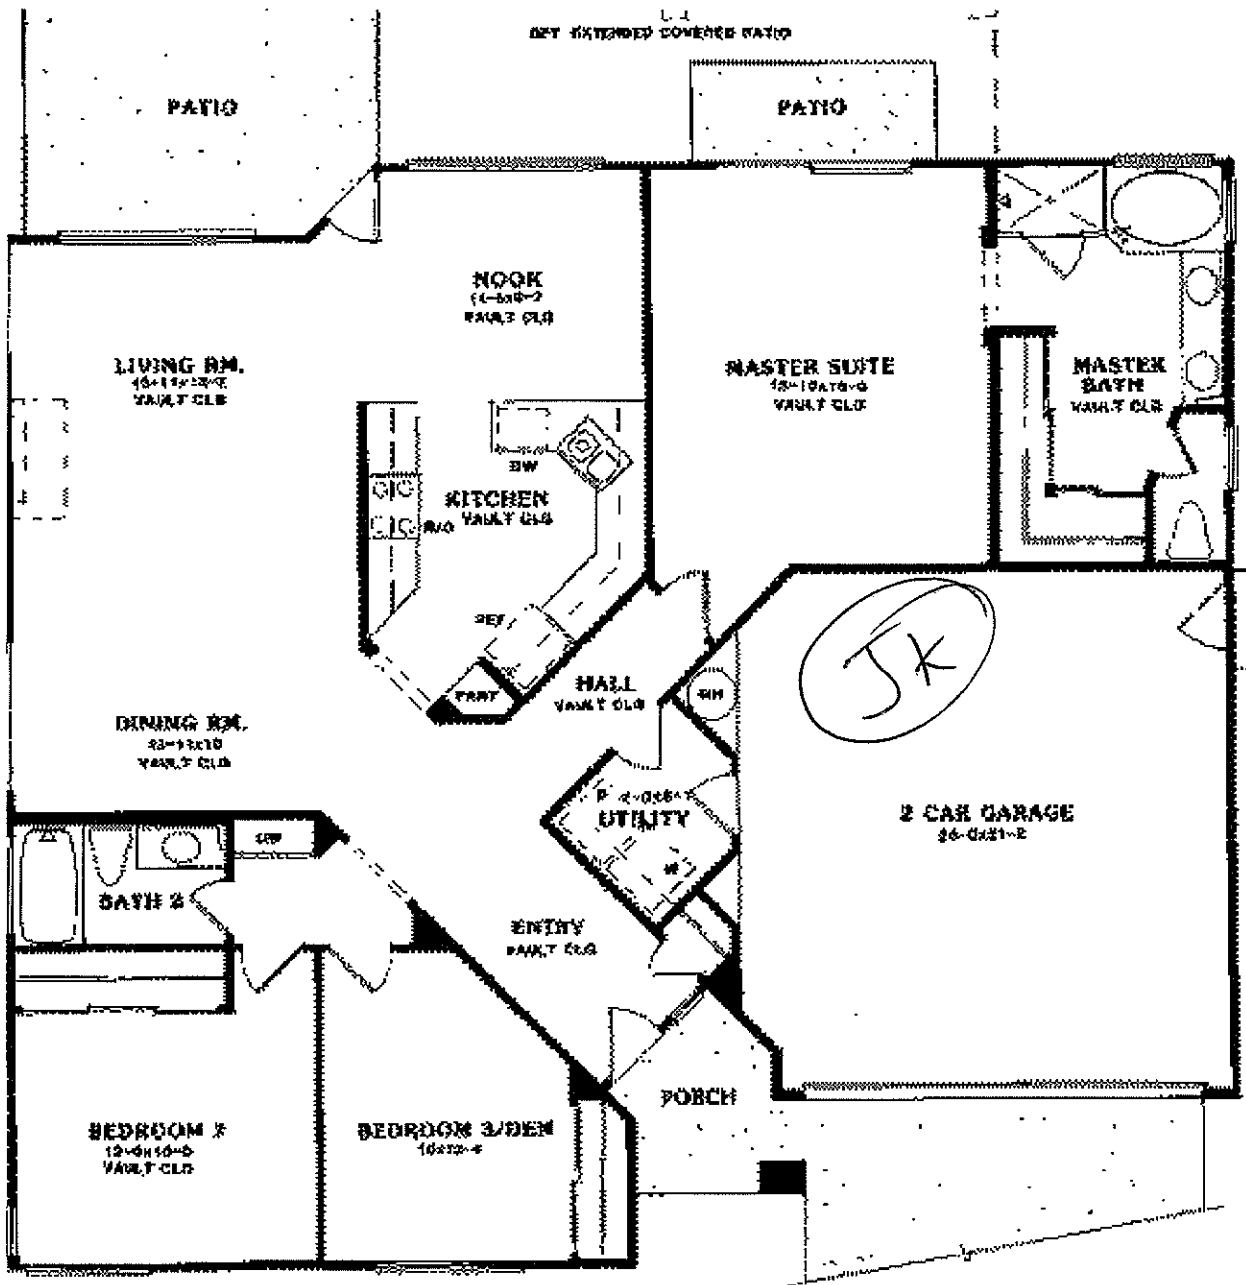

jarl@jarlkubat.com

(Please Visit: www.JustJarl.com)

*Note: Attached list of pending and sold homes had various broker participation.

55 Plus Retirement Community

Floor plan = Pinnacle Peak
 2,258 sq ft
 3 bed / 2 bath / 2 car

Floor plan = Estrella
 1581 sq/ft.
 3 bed / 2 bath / 2 car

Floor plan = Catalina
 1,818 sq/ft.
 2 bed / 2 bath / 2 car

Floor plan = Carmel

2,440 Sq/ft.

3 bed / 2 bath / 3 car

Floor plan = Pinnacle Peak
 2,258 sq/ft.
 3 bed / 2 bath / 2 car

Floor Plan = Pinnacle Peak
 2258 sq/ft.
 2 bed / 2 bath / 2 car

Floor plan = Pinnacle Peak
 2,048 Sq/ft.
 2 bed / 2 bath / 2 car

Came 1 back

1842 sq/ft.

3 bed / 2 bat / 2 car

Camelback

1,842 sq/ft.

2 bed / 2 bath / 2 car

Squaw Peak - Camelback
 1,691 sq/ft.
 2 bed / 2 bath / 2 car

Estrella
 1,581 sq/ft.
 2 bed / 2 bath / 2 car

Estrella

1,581 sq/ft.

3 bed / 2 bath / 2 car

Montana
 1,801 Sq / ft.
 3 bed / 2 bath / 2 car

Aurora
 1607 sq/ft.
 3 bed / 2 bath / 2 car