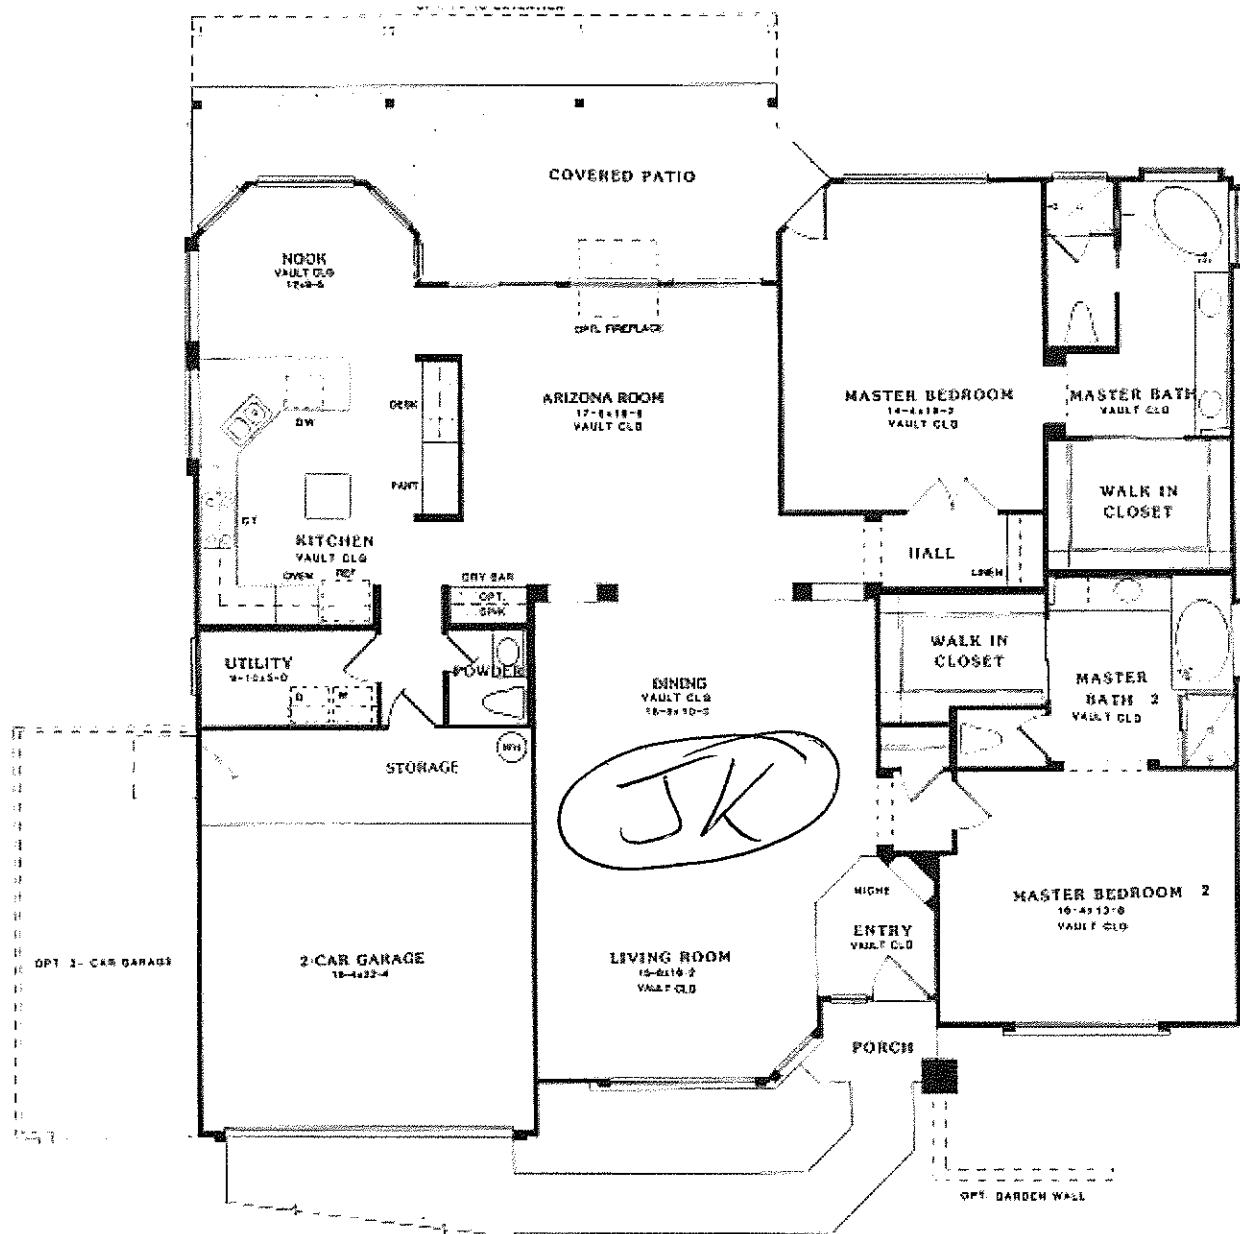

Floor Plan = Pinnacle Peak
 2258 sq/ft.
 2 bed / 2 bath / 2 car

Floor plan = Pinnacle Peak
 2,048 Sq/ft.
 2 bed / 2 bath / 2 car

Came 1 back

1842 sq/ft.

3 bed / 2 bat / 2 car

Camelback

1,842 sq/ft.

2 bed / 2 bath / 2 car

Broadmoor

2,312 sq/ft.

2 bed / 2 bath / 3 car

Viscount
 2,206 sq/ft.
 2bed / 2bath / 3car

Mali bu

2,312 sq/ft.

2 bed / 2 bath / 2 car

Malibu

2,312 sq/ft.

2 bed / 2 1/2 bath / 2 car

Santa Barbara

2,206 Sq/ft.

2 bed / 2 bath / 2 car

Monterey

2,155 sq/ft.

3bed / 2bath / 2car

Floor plan = Monterey Executive
 2,064 sq/ft.
 2 bed / 2 bath / 2 car