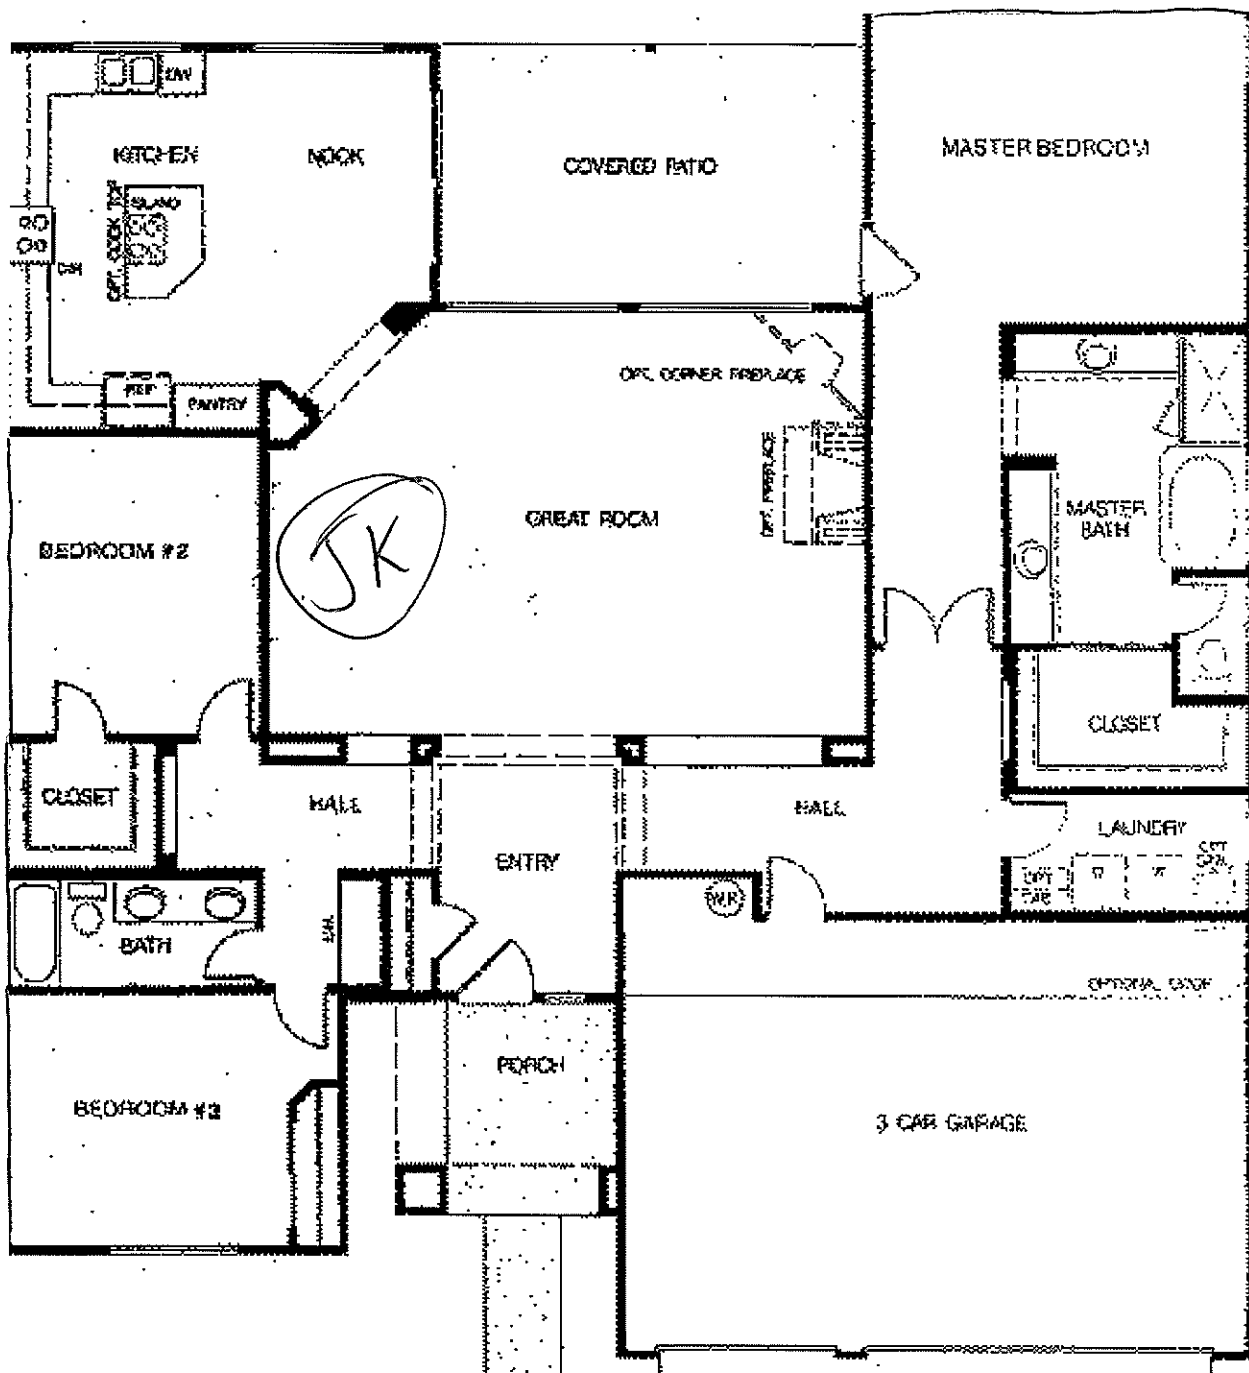

jarl@jarlkubat.com

(Please Visit: www.JustJarl.com)

*Note: Attached list of pending and sold homes had various broker participation.

55 Plus Retirement Community

Floor plan = Pinnacle Peak
 2,258 sq ft
 3 bed / 2 bath / 2 car

Floor plan = Estrella
 1581 sq/ft.
 3 bed / 2 bath / 2 car

Floor plan = Catalina
 1,818 sq/ft.
 2 bed / 2 bath / 2 car

Floor plan = Carmel

2,440 Sq/ft.

3 bed / 2 bath / 3 car

Floor plan = Pinnacle Peak
 2,258 sq/ft.
 3 bed / 2 bath / 2 car

Floor Plan = Pinnacle Peak
 2258 sq/ft.
 2 bed / 2 bath / 2 car

Floor plan = Pinnacle Peak
 2,048 Sq/ft.
 2 bed / 2 bath / 2 car

Came 1 back

1842 sq/ft.

3 bed / 2 bat / 2 car

Camelback

1,842 sq/ft.

2 bed / 2 bath / 2 car

Celeste
 1,533 sq/ft.
 2bed / 2bath / 2car

Madera
 1,439 Sq/ft.
 2bed / 2bath / 2car

Paloma
 1,354 sq/ft.
 2bed / 2bath / 2car

OPT.
EXTENDED PATIO

Plaza
2,578 sq/ft.
2 bed / 2 bath / 3 car

Huntington

2,547 sq/ft.