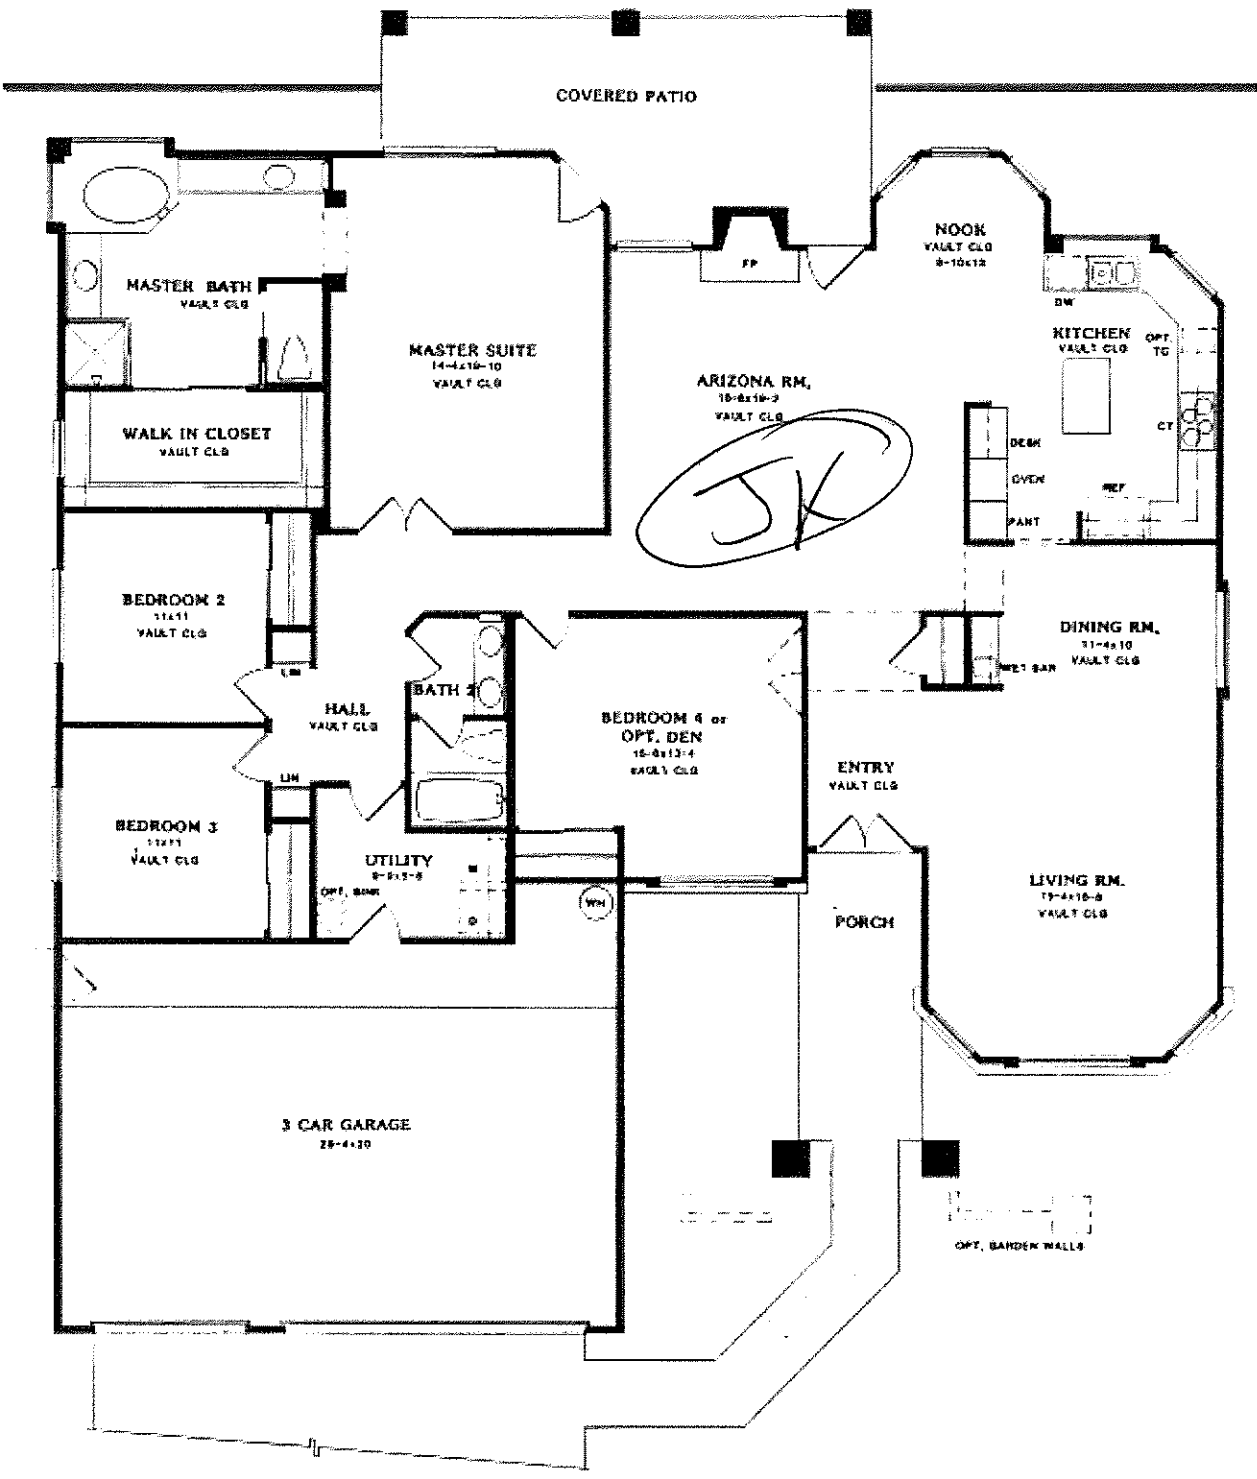

Floor Plan = Pinnacle Peak
 2258 sq/ft.
 2 bed / 2 bath / 2 car

Floor plan = Pinnacle Peak
 2,048 Sq/ft.
 2 bed / 2 bath / 2 car

Came 1 back

1842 sq/ft.

3 bed / 2 bat / 2 car

Camelback

1,842 sq/ft.

2 bed / 2 bath / 2 car

Squaw Peak - Camelback
 1,691 sq/ft.
 2 bed / 2 bath / 2 car

Estrella
 1,581 sq/ft.
 2 bed / 2 bath / 2 car

Estrella

1,581 sq/ft.

3 bed / 2 bath / 2 car

Montana
 1,801 Sq / ft.
 3 bed / 2 bath / 2 car

Aurora
 1607 sq/ft.
 3 bed / 2 bath / 2 car

Celeste
 1,533 sq/ft.
 2bed / 2bath / 2car

Madera
 1,439 Sq/ft.
 2bed / 2bath / 2car

Paloma
 1,354 sq/ft.
 2bed / 2bath / 2car

OPT.
EXTENDED PATIO

Plaza
2,578 sq/ft.
2 bed / 2 bath / 3 car

Huntington

2,547 sq/ft.

2 bed / 2 bath / 3 car

Regency
 2,465 sq/ft.
 3 bed / 2 bath / 3 car

Barrington
 2,431 Sq/ft.
 2 bed / 2 bath / 3 car

Regent
 2,282 Sq/ft.
 2 bed / 2 bath / 3 car

Ritz
 2,258 sq/ft.
 3 bed / 2 bath / 2 car