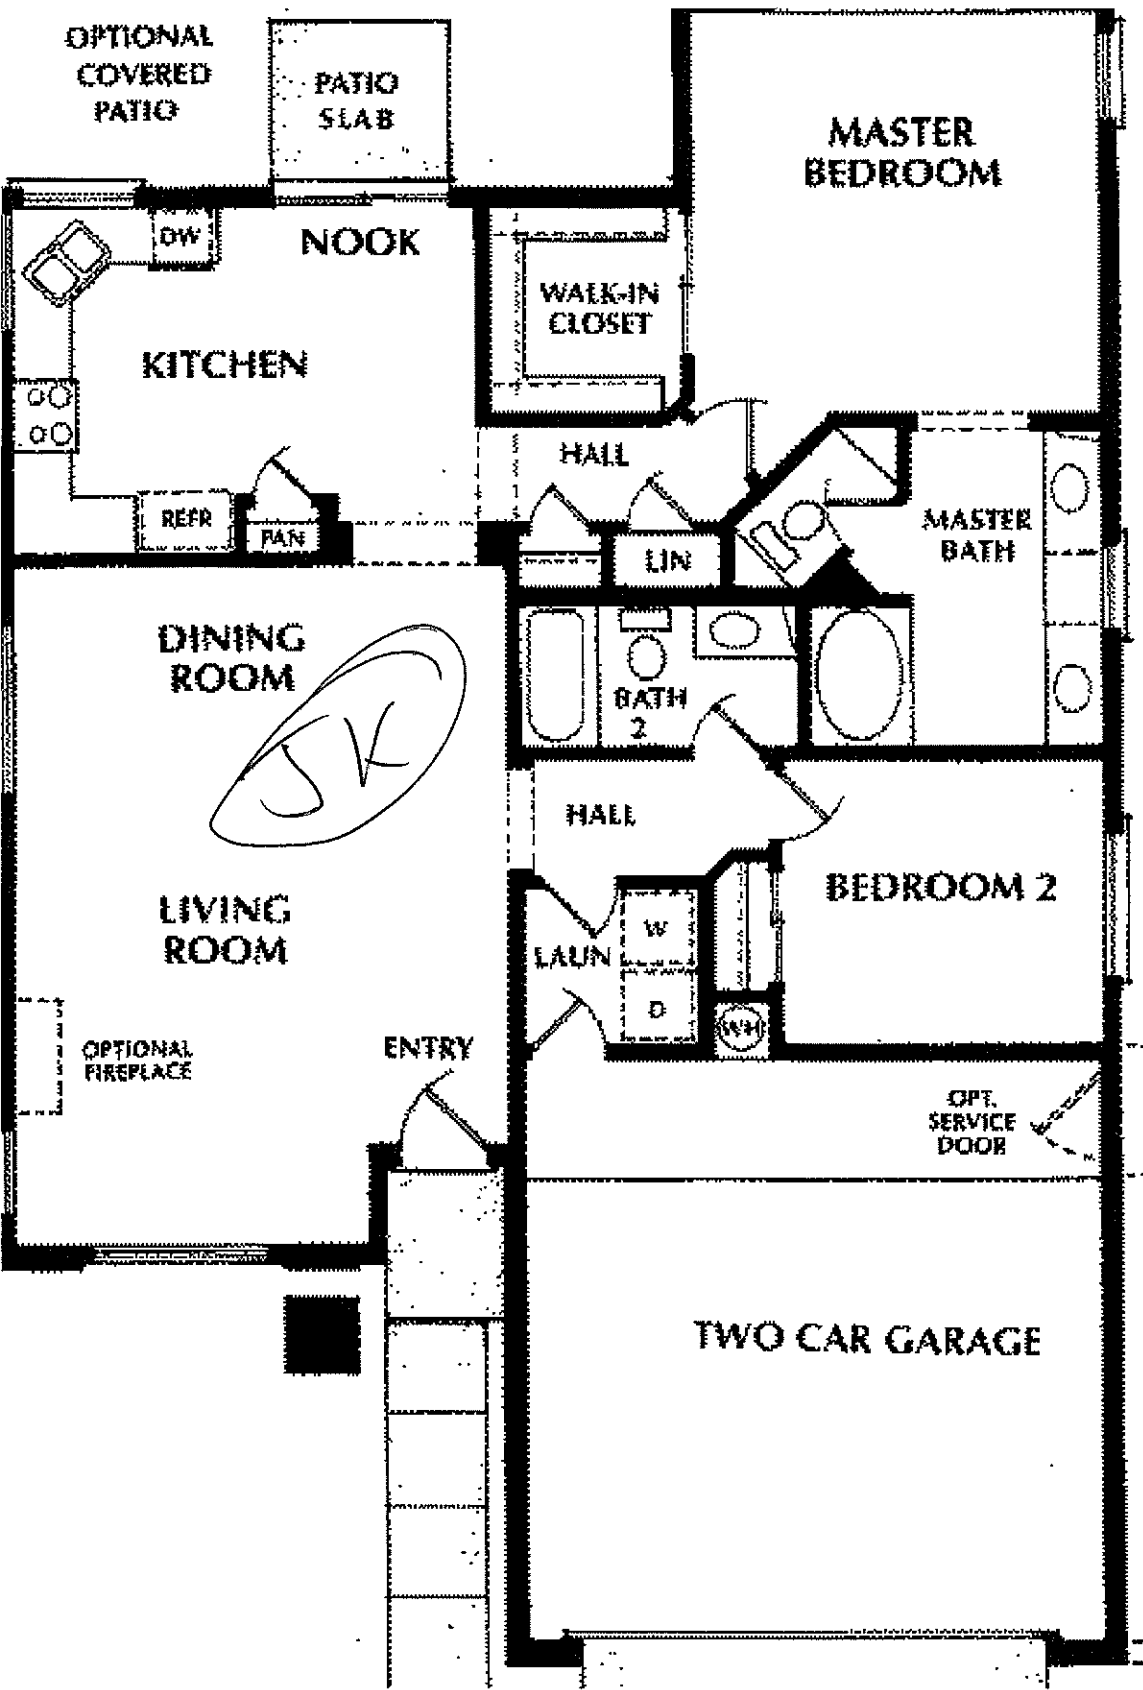

Floor Plan = Pinnacle Peak
 2258 sq/ft.
 2 bed / 2 bath / 2 car

Floor plan = Pinnacle Peak
 2,048 Sq/ft.
 2 bed / 2 bath / 2 car

Came 1 back

1842 sq/ft.

3 bed / 2 bat / 2 car

Camelback

1,842 sq/ft.

2 bed / 2 bath / 2 car

Squaw Peak - Camelback
 1,691 sq/ft.
 2 bed / 2 bath / 2 car

Estrella
 1,581 sq/ft.
 2 bed / 2 bath / 2 car

Estrella

1,581 sq/ft.

3 bed / 2 bath / 2 car

Montana
 1,801 Sq / ft.
 3 bed / 2 bath / 2 car

Aurora
 1607 sq/ft.
 3 bed / 2 bath / 2 car

Celeste
 1,533 sq/ft.
 2bed / 2bath / 2car

Madera
 1,439 Sq/ft.
 2bed / 2bath / 2car

Paloma
 1,354 sq/ft.
 2bed / 2bath / 2car

OPT.
EXTENDED PATIO

Plaza
2,578 sq/ft.
2 bed / 2 bath / 3 car

Huntington

2,547 sq/ft.

2 bed / 2 bath / 3 car

Regency
 2,465 sq/ft.
 3 bed / 2 bath / 3 car

Barrington
 2,431 Sq/ft.
 2 bed / 2 bath / 3 car

Regent
 2,282 Sq/ft.
 2 bed / 2 bath / 3 car

Ritz
 2,258 sq/ft.
 3 bed / 2 bath / 2 car