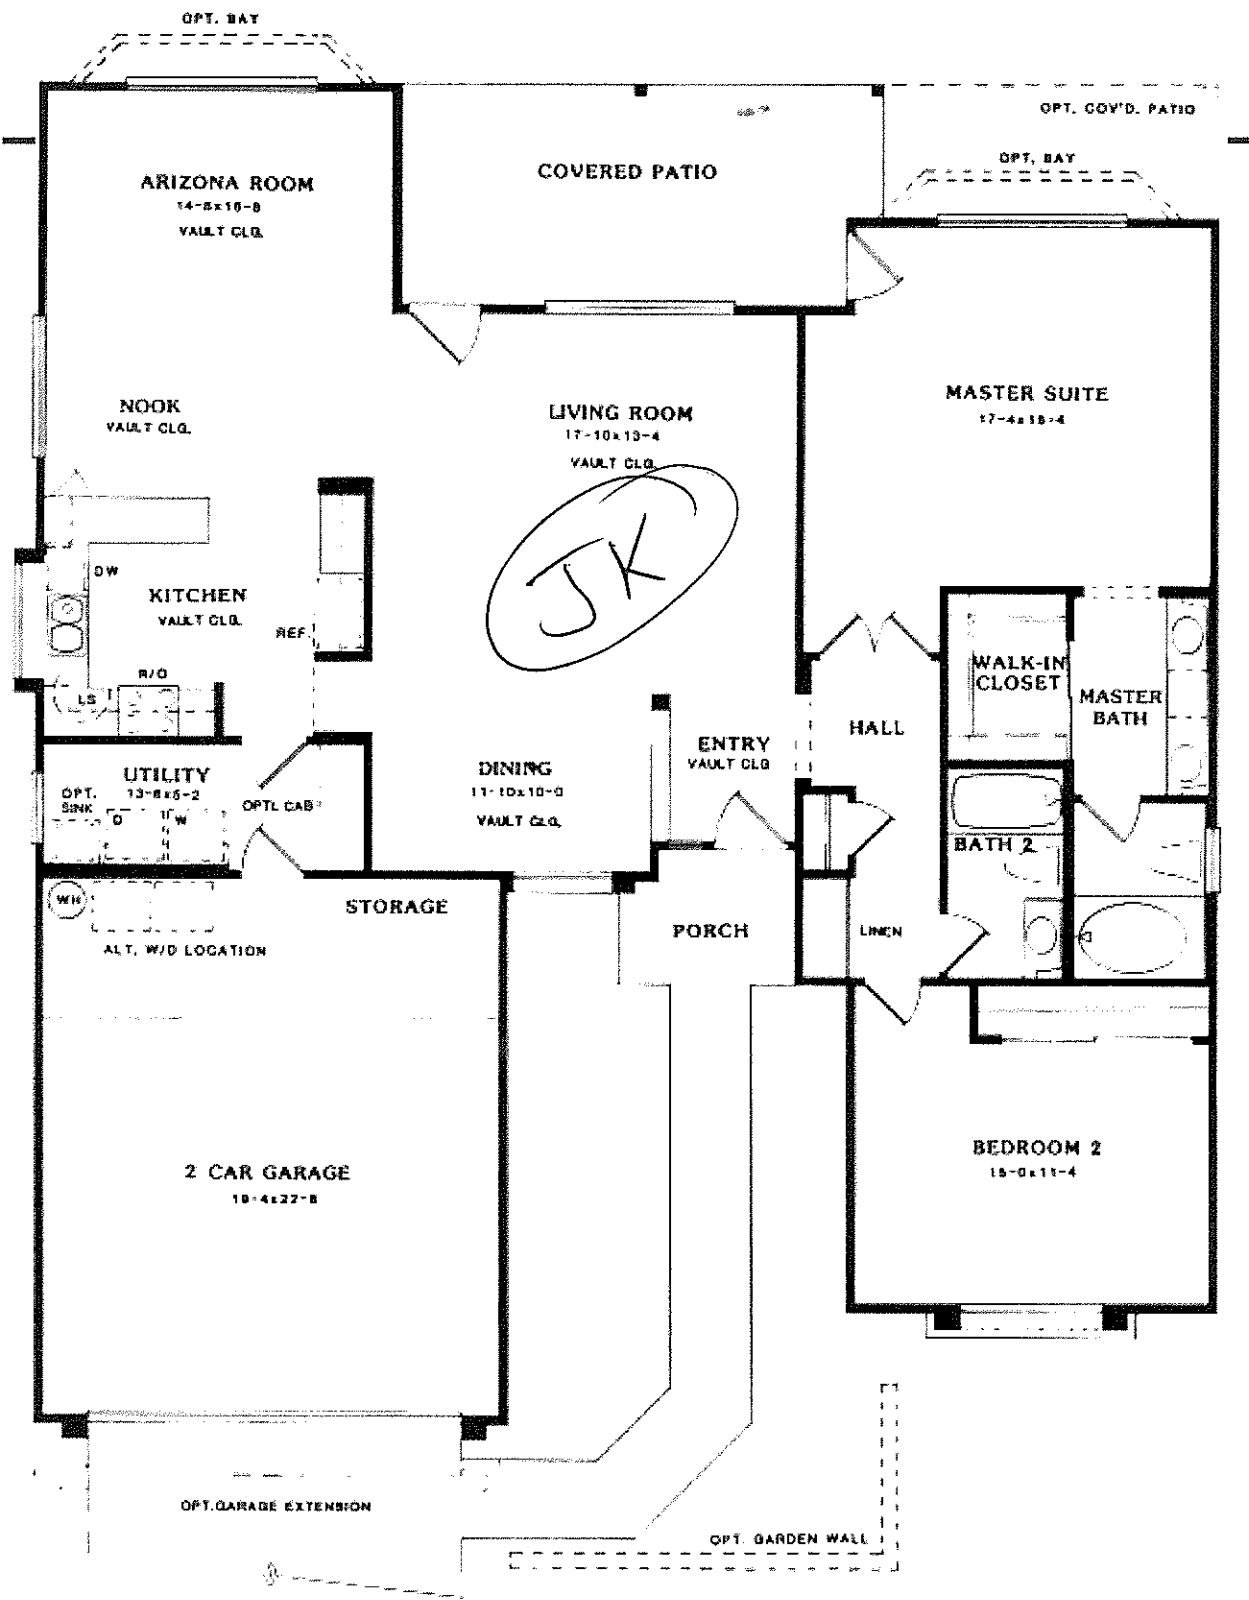

Floor plan = Estrella
 1581 sq/ft.
 3 bed / 2 bath / 2 car

Floor plan = Catalina
 1,818 sq/ft.
 2 bed / 2 bath / 2 car

Floor plan = Carmel

2,440 Sq/ft.

3 bed / 2 bath / 3 car

Floor plan = Pinnacle Peak
 2,258 sq/ft.
 3 bed / 2 bath / 2 car

Floor Plan = Pinnacle Peak
 2258 sq/ft.
 2 bed / 2 bath / 2 car

Floor plan = Pinnacle Peak
 2,048 Sq/ft.
 2 bed / 2 bath / 2 car

Came 1 back

1842 sq/ft.

3 bed / 2 bat / 2 car

Camelback

1,842 sq/ft.

2 bed / 2 bath / 2 car

Squaw Peak - Camelback
 1,691 sq/ft.
 2 bed / 2 bath / 2 car

Estrella
 1,581 sq/ft.
 2 bed / 2 bath / 2 car

Estrella

1,581 sq/ft.

3 bed / 2 bath / 2 car

Montana
 1,801 Sq / ft.
 3 bed / 2 bath / 2 car

Aurora
 1607 sq/ft.
 3 bed / 2 bath / 2 car

Celeste
 1,533 sq/ft.
 2bed / 2bath / 2car

Madera
 1,439 Sq/ft.
 2bed / 2bath / 2car

Paloma
 1,354 sq/ft.
 2bed / 2bath / 2car

OPT.
EXTENDED PATIO

Plaza
2,578 sq/ft.
2 bed / 2 bath / 3 car

Huntington

2,547 sq/ft.