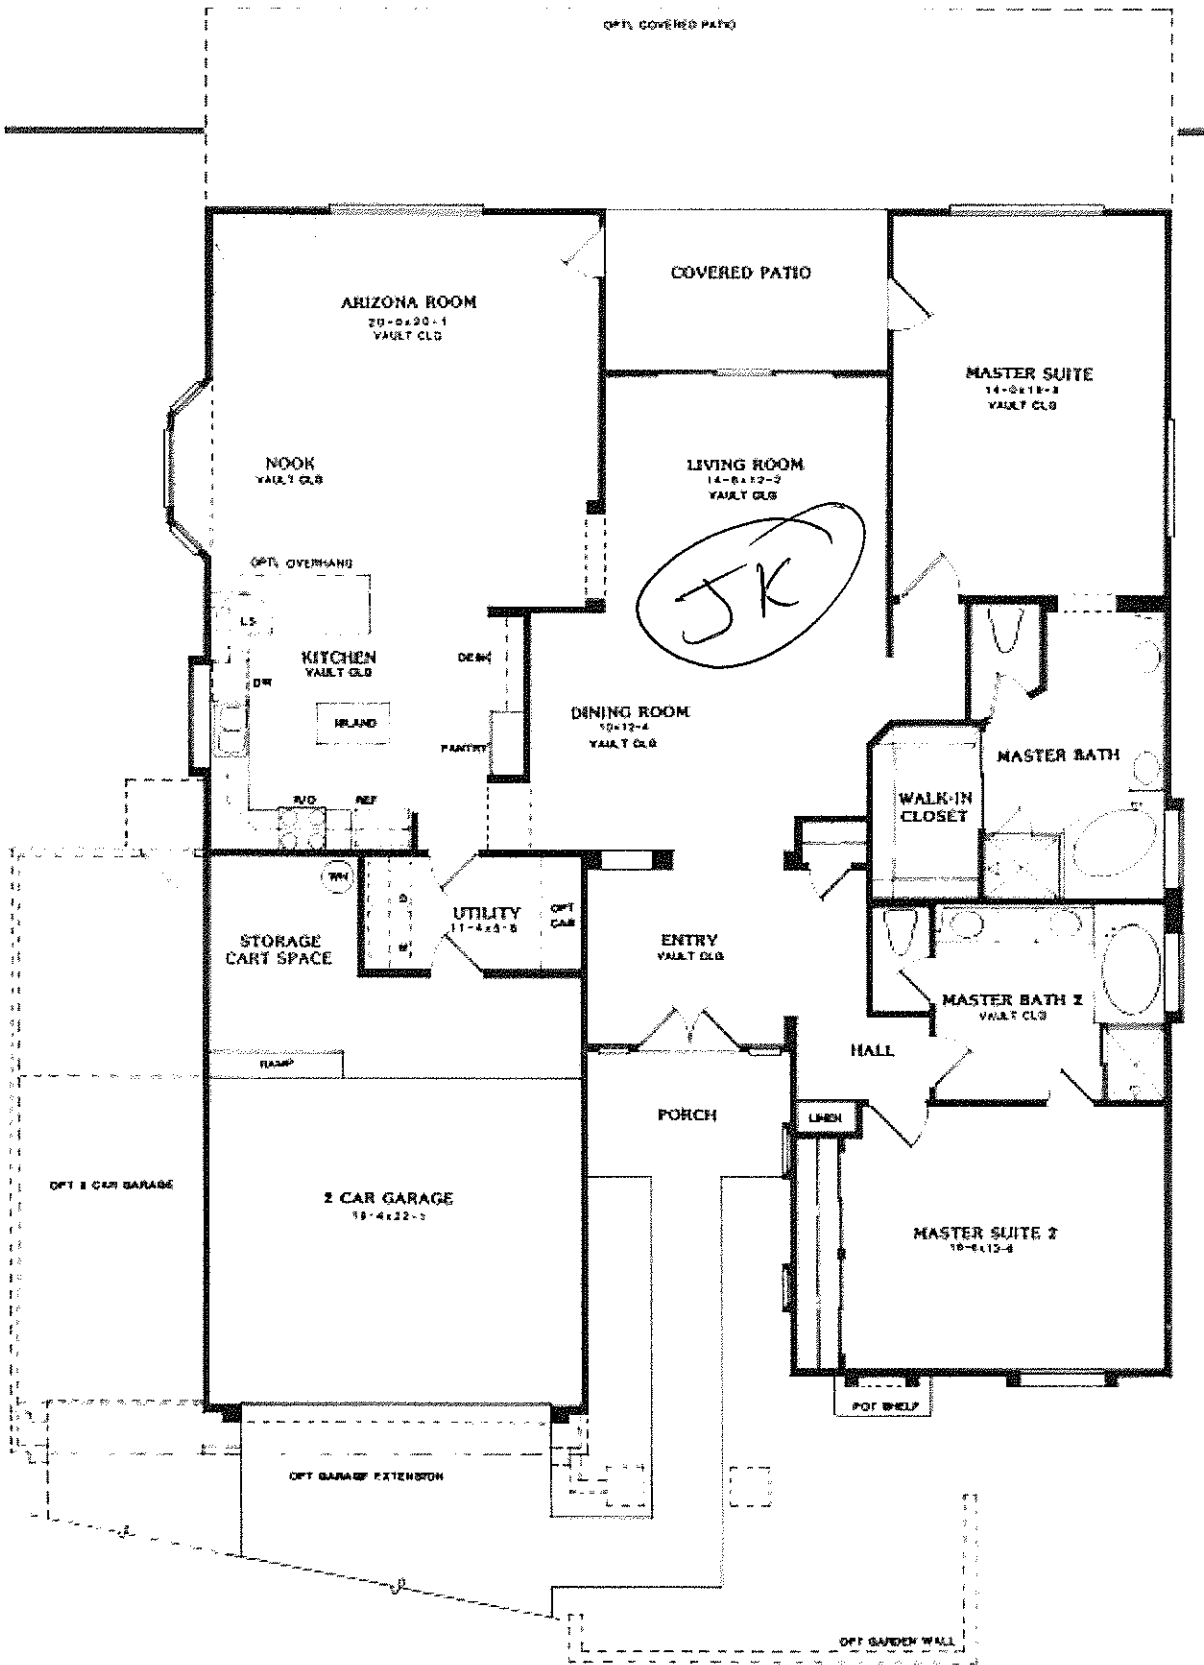

Floor plan = Estrella
 1581 sq/ft.
 3 bed / 2 bath / 2 car

Floor plan = Catalina
 1,818 sq/ft.
 2 bed / 2 bath / 2 car

Floor plan = Carmel

2,440 Sq/ft.

3 bed / 2 bath / 3 car

Floor plan = Pinnacle Peak
 2,258 sq/ft.
 3 bed / 2 bath / 2 car

Floor Plan = Pinnacle Peak
 2258 sq/ft.
 2 bed / 2 bath / 2 car

Floor plan = Pinnacle Peak
 2,048 Sq/ft.
 2 bed / 2 bath / 2 car

Came 1 back

1842 sq/ft.

3 bed / 2 bat / 2 car

Camelback

1,842 sq/ft.

2 bed / 2 bath / 2 car

Squaw Peak - Camelback
 1,691 sq/ft.
 2 bed / 2 bath / 2 car

Estrella
 1,581 sq/ft.
 2 bed / 2 bath / 2 car

Estrella

1,581 sq/ft.

3 bed / 2 bath / 2 car

Montana
 1,801 Sq / ft.
 3 bed / 2 bath / 2 car

Aurora
 1607 sq/ft.
 3 bed / 2 bath / 2 car

Celeste
 1,533 sq/ft.
 2bed / 2bath / 2car

Madera
 1,439 Sq/ft.
 2bed / 2bath / 2car

Paloma
 1,354 sq/ft.
 2bed / 2bath / 2car

OPT.
EXTENDED PATIO

Plaza
2,578 sq/ft.
2 bed / 2 bath / 3 car

Huntington

2,547 sq/ft.