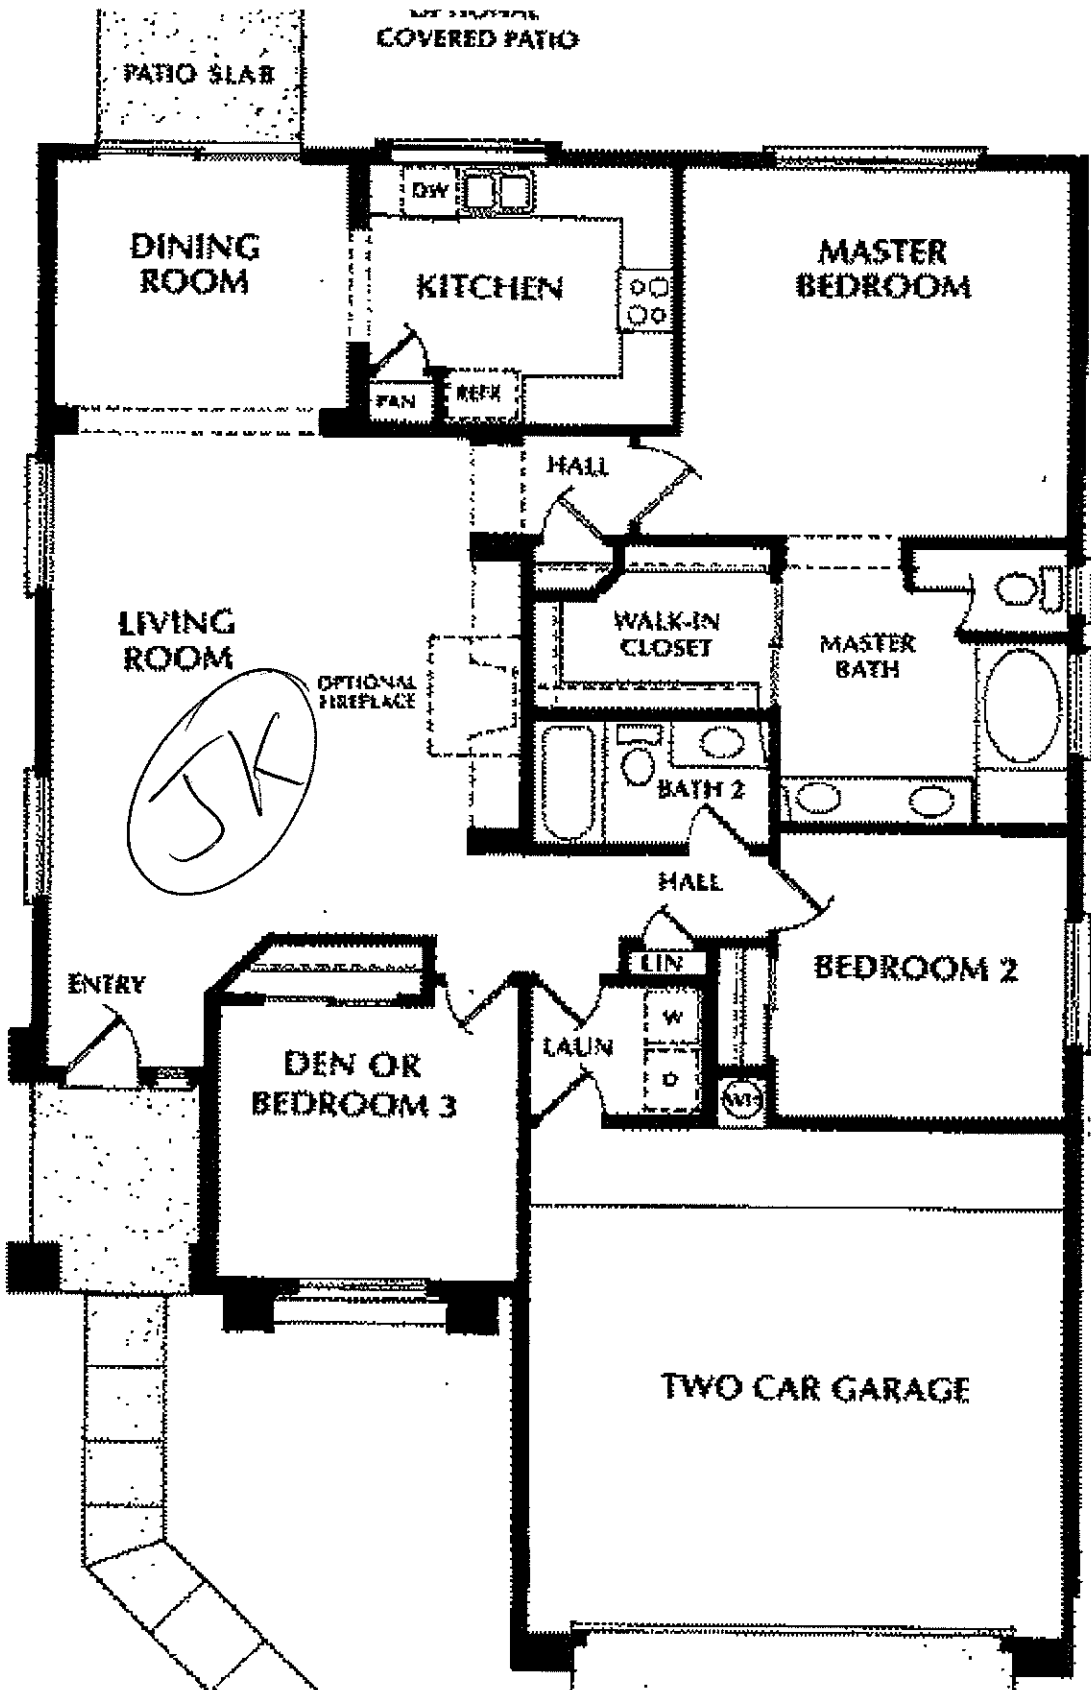

Floor Plan = Pinnacle Peak
 2258 sq/ft.
 2 bed / 2 bath / 2 car

Floor plan = Pinnacle Peak
 2,048 Sq/ft.
 2 bed / 2 bath / 2 car

Came 1 back

1842 sq/ft.

3 bed / 2 bat / 2 car

Camelback

1,842 sq/ft.

2 bed / 2 bath / 2 car

Squaw Peak - Camelback
 1,691 sq/ft.
 2 bed / 2 bath / 2 car

Estrella
 1,581 sq/ft.
 2 bed / 2 bath / 2 car

Estrella

1,581 sq/ft.

3 bed / 2 bath / 2 car

Montana
 1,801 Sq / ft.
 3 bed / 2 bath / 2 car

Aurora
 1607 sq/ft.
 3 bed / 2 bath / 2 car

Celeste
 1,533 sq/ft.
 2bed / 2bath / 2car

Madera
 1,439 Sq/ft.
 2bed / 2bath / 2car

Paloma
 1,354 sq/ft.
 2bed / 2bath / 2car

OPT.
EXTENDED PATIO

Plaza
2,578 sq/ft.
2 bed / 2 bath / 3 car

Huntington

2,547 sq/ft.

2 bed / 2 bath / 3 car

Regency
 2,465 sq/ft.
 3 bed / 2 bath / 3 car

Barrington
 2,431 Sq/ft.
 2 bed / 2 bath / 3 car

Regent
 2,282 Sq/ft.
 2 bed / 2 bath / 3 car

Ritz
 2,258 sq/ft.
 3 bed / 2 bath / 2 car