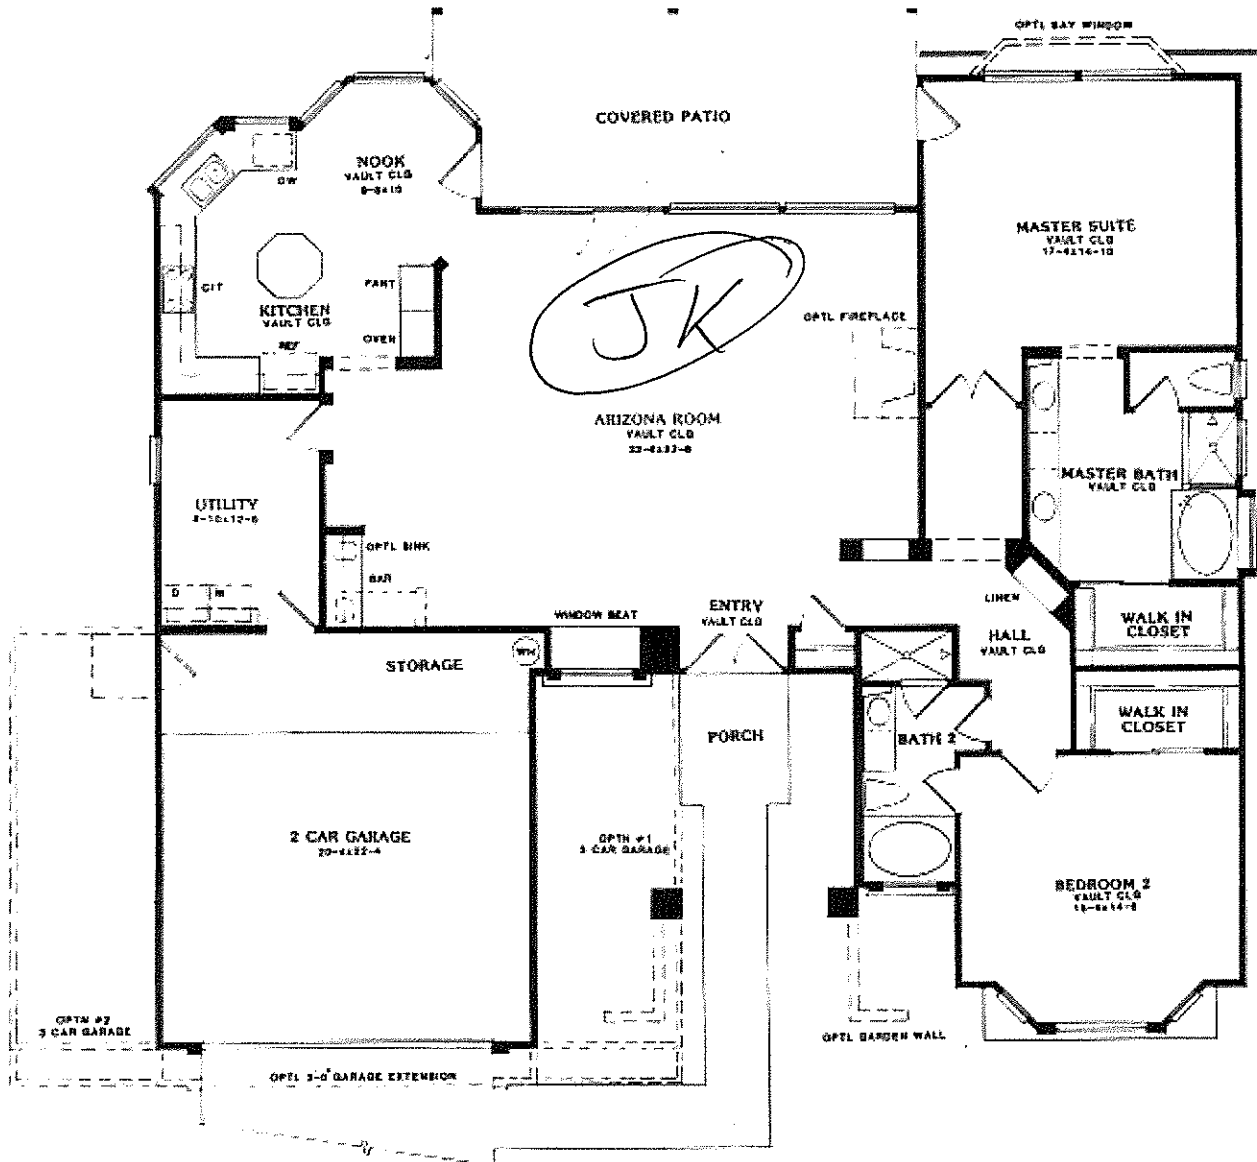

Floor Plan = Pinnacle Peak
 2258 sq/ft.
 2 bed / 2 bath / 2 car

Floor plan = Pinnacle Peak
 2,048 Sq/ft.
 2 bed / 2 bath / 2 car

Came 1 back

1842 sq/ft.

3 bed / 2 bat / 2 car

Camelback

1,842 sq/ft.

2 bed / 2 bath / 2 car

Squaw Peak - Camelback
 1,691 sq/ft.
 2 bed / 2 bath / 2 car

Estrella
 1,581 sq/ft.
 2 bed / 2 bath / 2 car

Estrella

1,581 sq/ft.

3 bed / 2 bath / 2 car

Montana
 1,801 Sq / ft.
 3 bed / 2 bath / 2 car

Aurora
 1607 sq/ft.
 3 bed / 2 bath / 2 car

2,312 sq/ft.

2 bed / 2 1/2 bath / 2 car

Santa Barbara

2,206 Sq/ft.

2 bed / 2 bath / 2 car

Monterey

2,155 sq/ft.

3bed / 2bath / 2car

Floor plan = Monterey Executive
 2,064 sq/ft.
 2 bed / 2 bath / 2 car