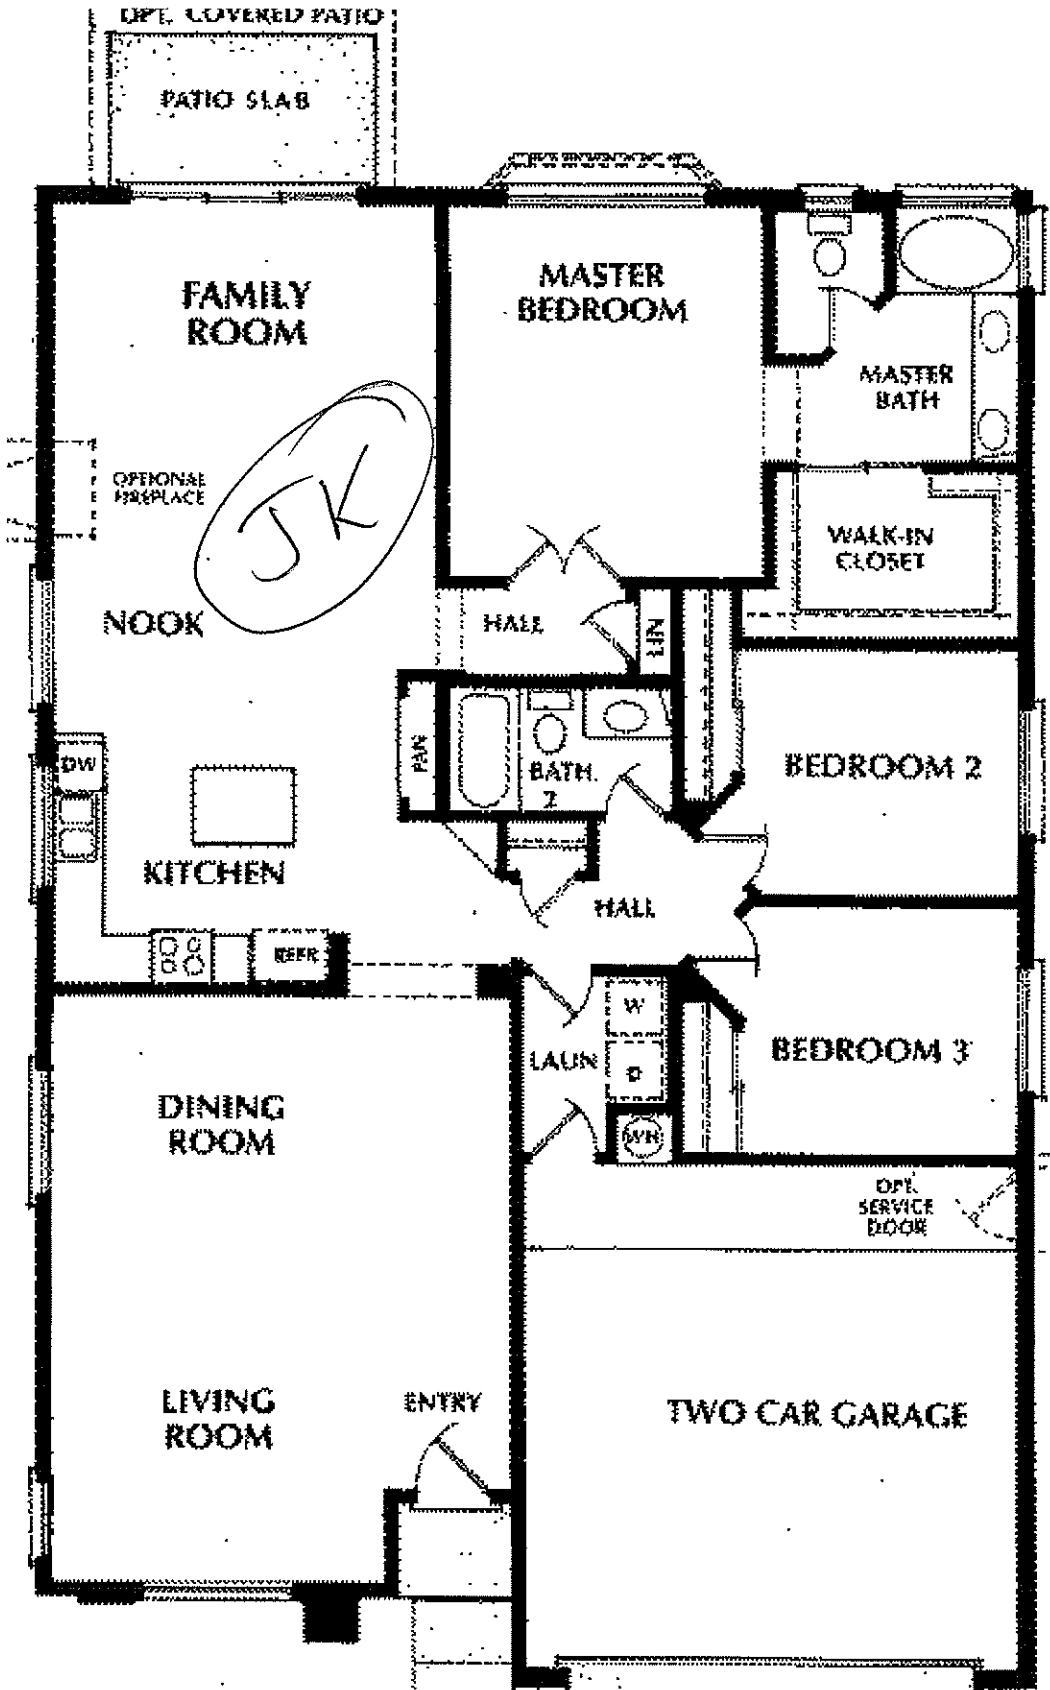

Floor Plan = Pinnacle Peak
 2258 sq/ft.
 2 bed / 2 bath / 2 car

Floor plan = Pinnacle Peak
 2,048 Sq/ft.
 2 bed / 2 bath / 2 car

Came 1 back

1842 sq/ft.

3 bed / 2 bat / 2 car

Camelback

1,842 sq/ft.

2 bed / 2 bath / 2 car

Squaw Peak - Camelback
 1,691 sq/ft.
 2 bed / 2 bath / 2 car

Estrella
 1,581 sq/ft.
 2 bed / 2 bath / 2 car

Estrella

1,581 sq/ft.

3 bed / 2 bath / 2 car

Montana
 1,801 Sq / ft.
 3 bed / 2 bath / 2 car

Aurora
 1607 sq/ft.
 3 bed / 2 bath / 2 car

Celeste
 1,533 sq/ft.
 2bed / 2bath / 2car

Madera
 1,439 Sq/ft.
 2bed / 2bath / 2car

Paloma
 1,354 sq/ft.
 2bed / 2bath / 2car

OPT.
EXTENDED PATIO

Plaza
2,578 sq/ft.
2 bed / 2 bath / 3 car

Huntington

2,547 sq/ft.

2 bed / 2 bath / 3 car

Regency
 2,465 sq/ft.
 3 bed / 2 bath / 3 car

Barrington
 2,431 Sq/ft.
 2 bed / 2 bath / 3 car

Regent
 2,282 Sq/ft.
 2 bed / 2 bath / 3 car

Ritz
 2,258 sq/ft.
 3 bed / 2 bath / 2 car