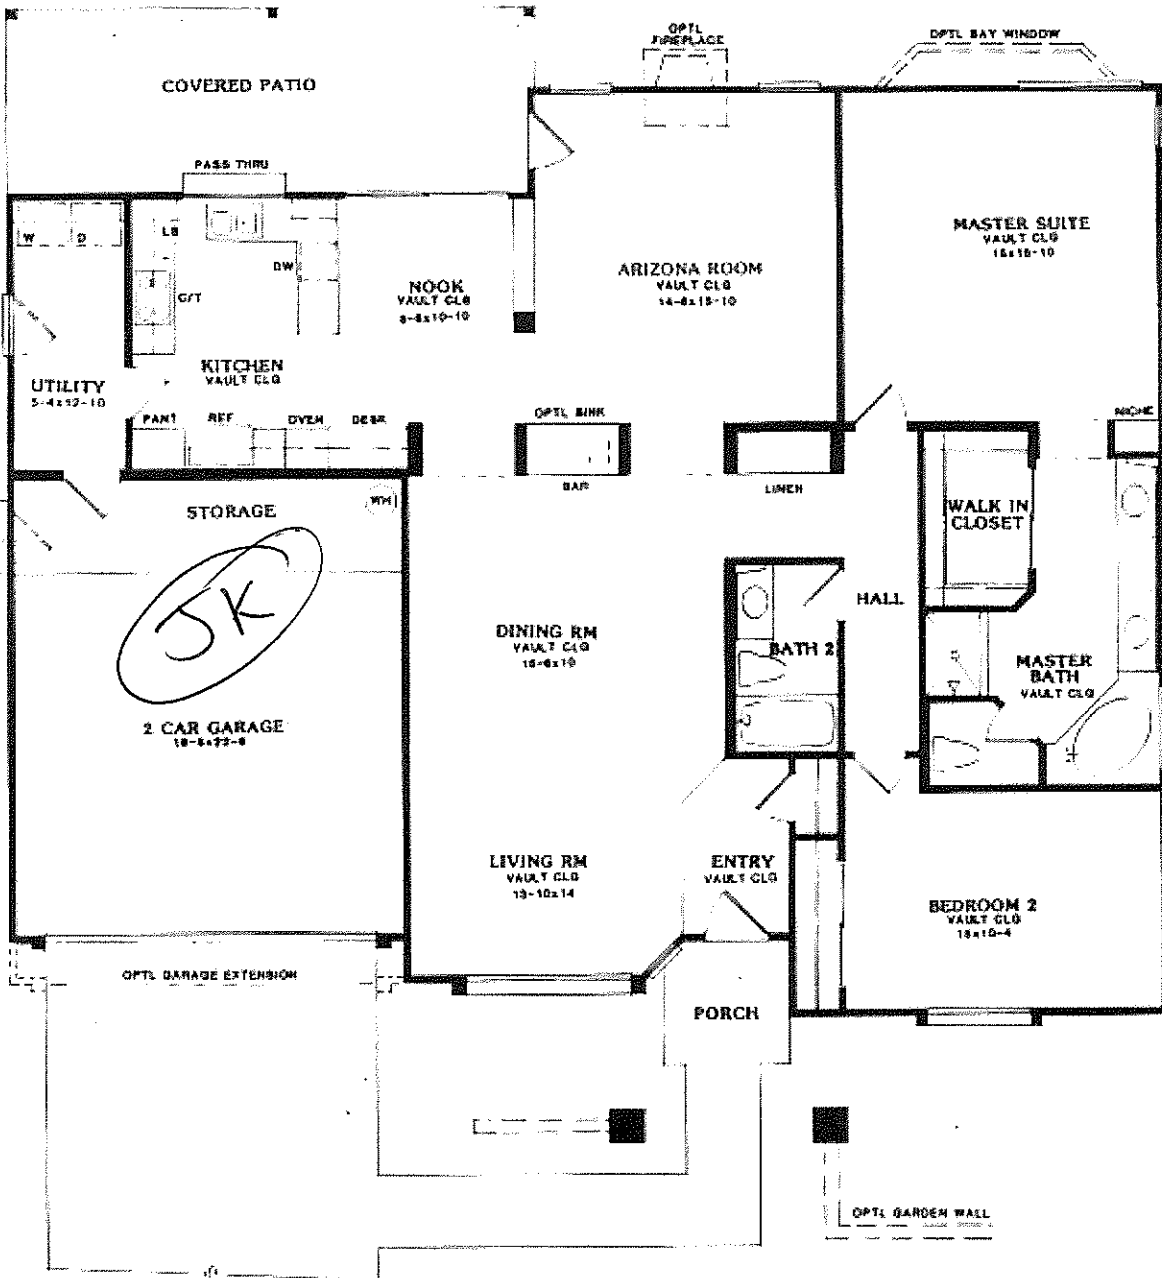

jarl@jarlkubat.com

(Please Visit: www.JustJarl.com)

*Note: Attached list of pending and sold homes had various broker participation.

55 Plus Retirement Community

Floor plan = Pinnacle Peak
 2,258 sq ft
 3 bed / 2 bath / 2 car

Floor plan = Estrella
 1581 sq/ft.
 3 bed / 2 bath / 2 car

Floor plan = Catalina
 1,818 sq/ft.
 2 bed / 2 bath / 2 car

Floor plan = Carmel

2,440 Sq/ft.

3 bed / 2 bath / 3 car

Floor plan = Pinnacle Peak
 2,258 sq/ft.
 3 bed / 2 bath / 2 car

Floor Plan = Pinnacle Peak
 2258 sq/ft.
 2 bed / 2 bath / 2 car

Floor plan = Pinnacle Peak
 2,048 Sq/ft.
 2 bed / 2 bath / 2 car

Came 1 back

1842 sq/ft.

3 bed / 2 bat / 2 car

Camelback

1,842 sq/ft.

2 bed / 2 bath / 2 car

Squaw Peak - Camelback
 1,691 sq/ft.
 2 bed / 2 bath / 2 car

Estrella
 1,581 sq/ft.
 2 bed / 2 bath / 2 car

Estrella

1,581 sq/ft.

3 bed / 2 bath / 2 car

Montana
 1,801 Sq / ft.
 3 bed / 2 bath / 2 car

Aurora
 1607 sq/ft.
 3 bed / 2 bath / 2 car