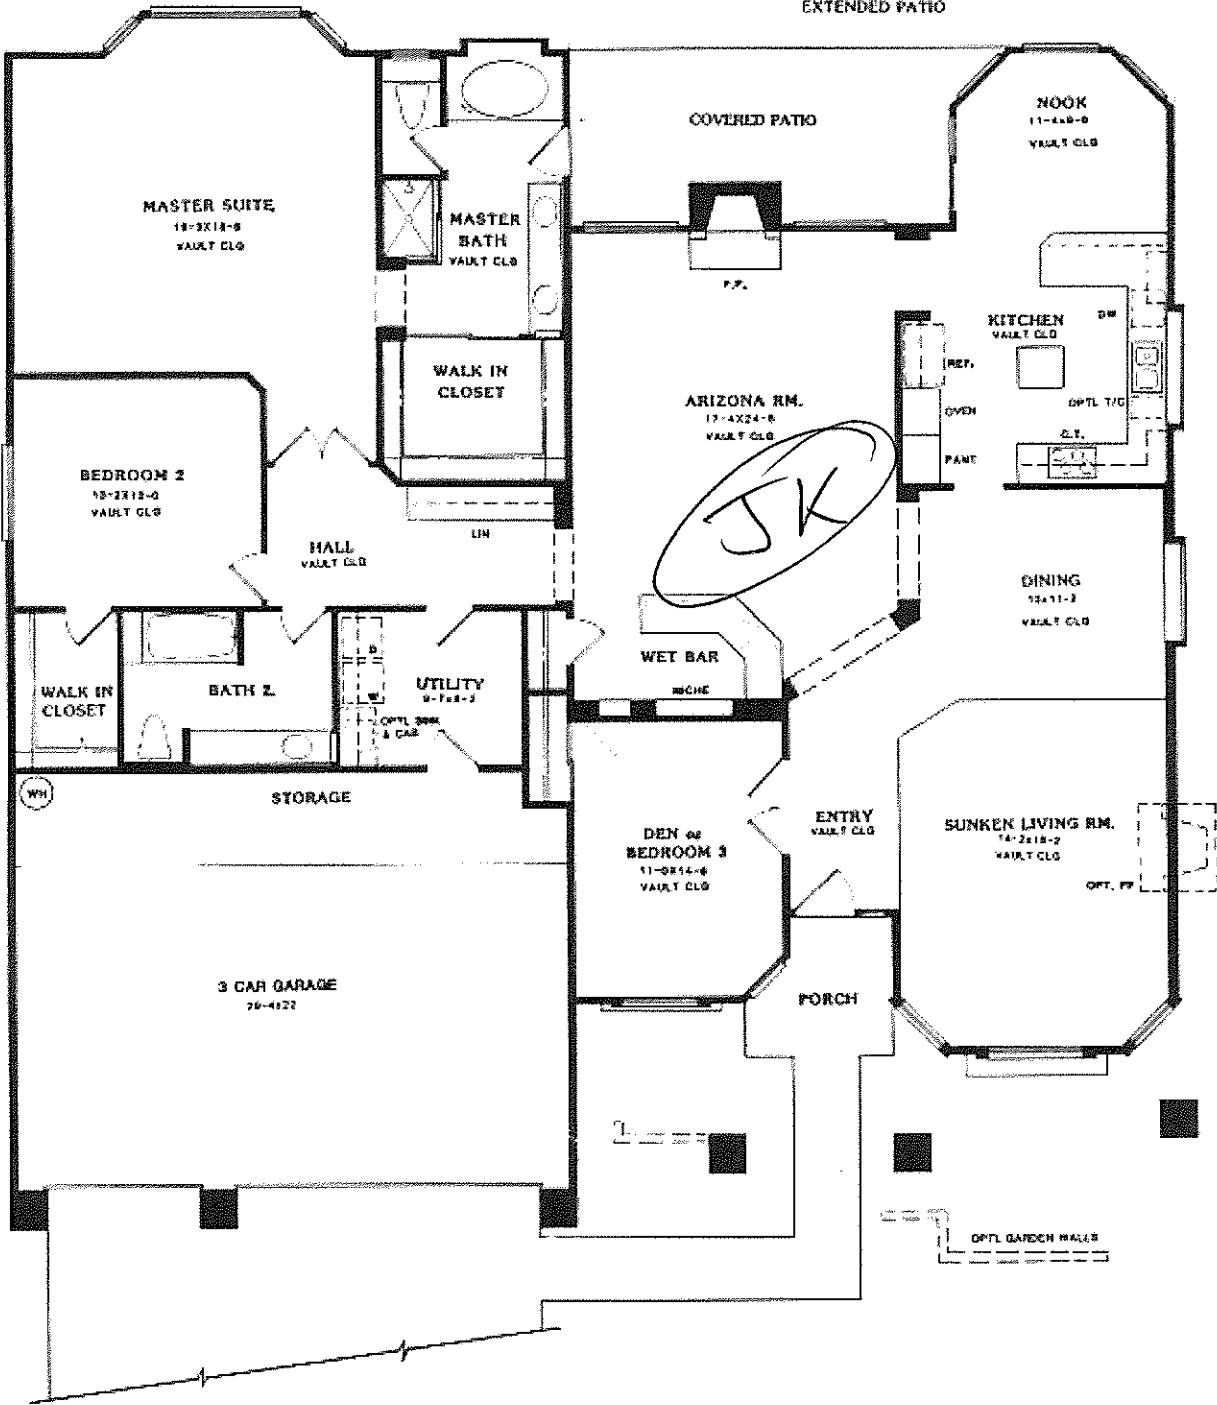

Floor Plan = Pinnacle Peak
 2258 sq/ft.
 2 bed / 2 bath / 2 car

Floor plan = Pinnacle Peak
 2,048 Sq/ft.
 2 bed / 2 bath / 2 car

Came 1 back

1842 sq/ft.

3 bed / 2 bat / 2 car

Camelback

1,842 sq/ft.

2 bed / 2 bath / 2 car

Squaw Peak - Camelback
 1,691 sq/ft.
 2 bed / 2 bath / 2 car

Estrella
 1,581 sq/ft.
 2 bed / 2 bath / 2 car

Estrella

1,581 sq/ft.

3 bed / 2 bath / 2 car

Montana
 1,801 Sq / ft.
 3 bed / 2 bath / 2 car

Aurora
 1607 sq/ft.
 3 bed / 2 bath / 2 car

Celeste
 1,533 sq/ft.
 2bed / 2bath / 2car

Madera
 1,439 Sq/ft.
 2bed / 2bath / 2car

Paloma
 1,354 sq/ft.
 2bed / 2bath / 2car

OPT.
EXTENDED PATIO

Plaza
2,578 sq/ft.
2 bed / 2 bath / 3 car

Huntington

2,547 sq/ft.

2 bed / 2 bath / 3 car

Regency
 2,465 sq/ft.
 3 bed / 2 bath / 3 car

Barrington
 2,431 Sq/ft.
 2 bed / 2 bath / 3 car

Regent
 2,282 Sq/ft.
 2 bed / 2 bath / 3 car

Ritz
 2,258 sq/ft.
 3 bed / 2 bath / 2 car