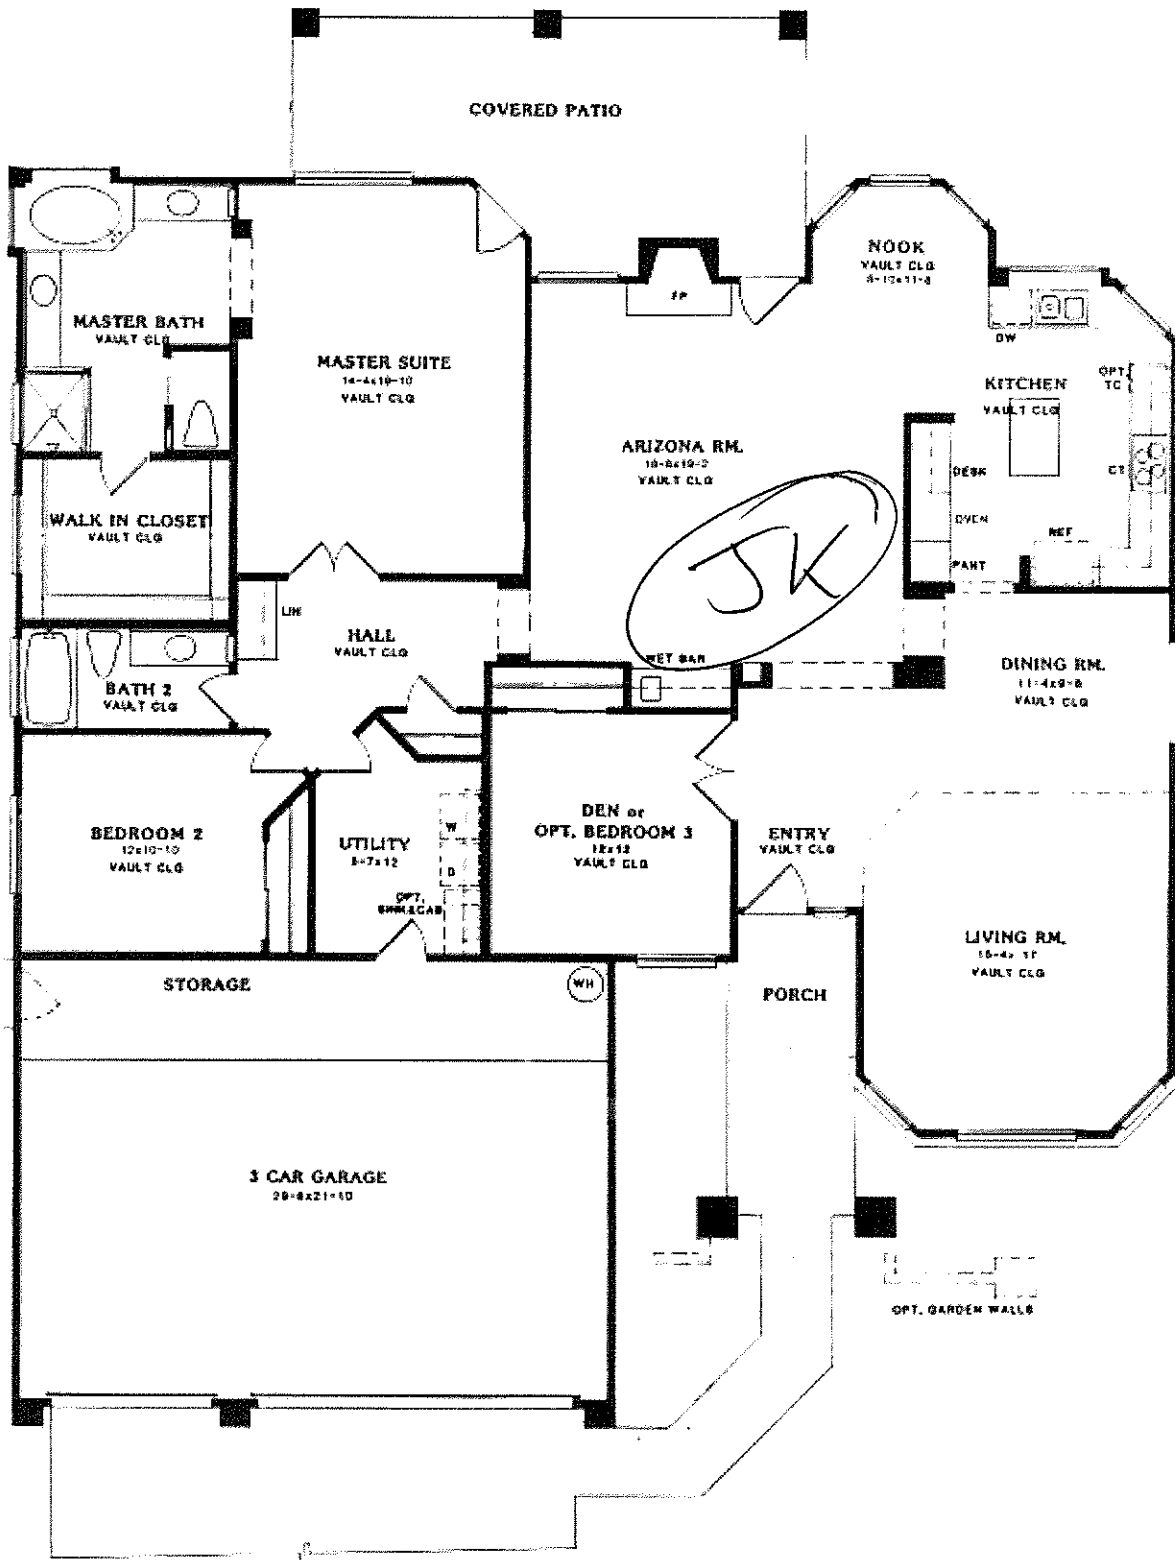

Floor Plan = Pinnacle Peak
 2258 sq/ft.
 2 bed / 2 bath / 2 car

Floor plan = Pinnacle Peak
 2,048 Sq/ft.
 2 bed / 2 bath / 2 car

Came 1 back

1842 sq/ft.

3 bed / 2 bat / 2 car

Camelback

1,842 sq/ft.

2 bed / 2 bath / 2 car

Squaw Peak - Camelback
 1,691 sq/ft.
 2 bed / 2 bath / 2 car

Estrella
 1,581 sq/ft.
 2 bed / 2 bath / 2 car

Estrella

1,581 sq/ft.

3 bed / 2 bath / 2 car

Montana
 1,801 Sq / ft.
 3 bed / 2 bath / 2 car

Aurora
 1607 sq/ft.
 3 bed / 2 bath / 2 car

Celeste
 1,533 sq/ft.
 2bed / 2bath / 2car

Madera
 1,439 Sq/ft.
 2bed / 2bath / 2car

Paloma
 1,354 sq/ft.
 2bed / 2bath / 2car

OPT.
EXTENDED PATIO

Plaza
2,578 sq/ft.
2 bed / 2 bath / 3 car

Huntington

2,547 sq/ft.

2 bed / 2 bath / 3 car

Regency
 2,465 sq/ft.
 3 bed / 2 bath / 3 car

Barrington
 2,431 Sq/ft.
 2 bed / 2 bath / 3 car

Regent
 2,282 Sq/ft.
 2 bed / 2 bath / 3 car

Ritz
 2,258 sq/ft.
 3 bed / 2 bath / 2 car