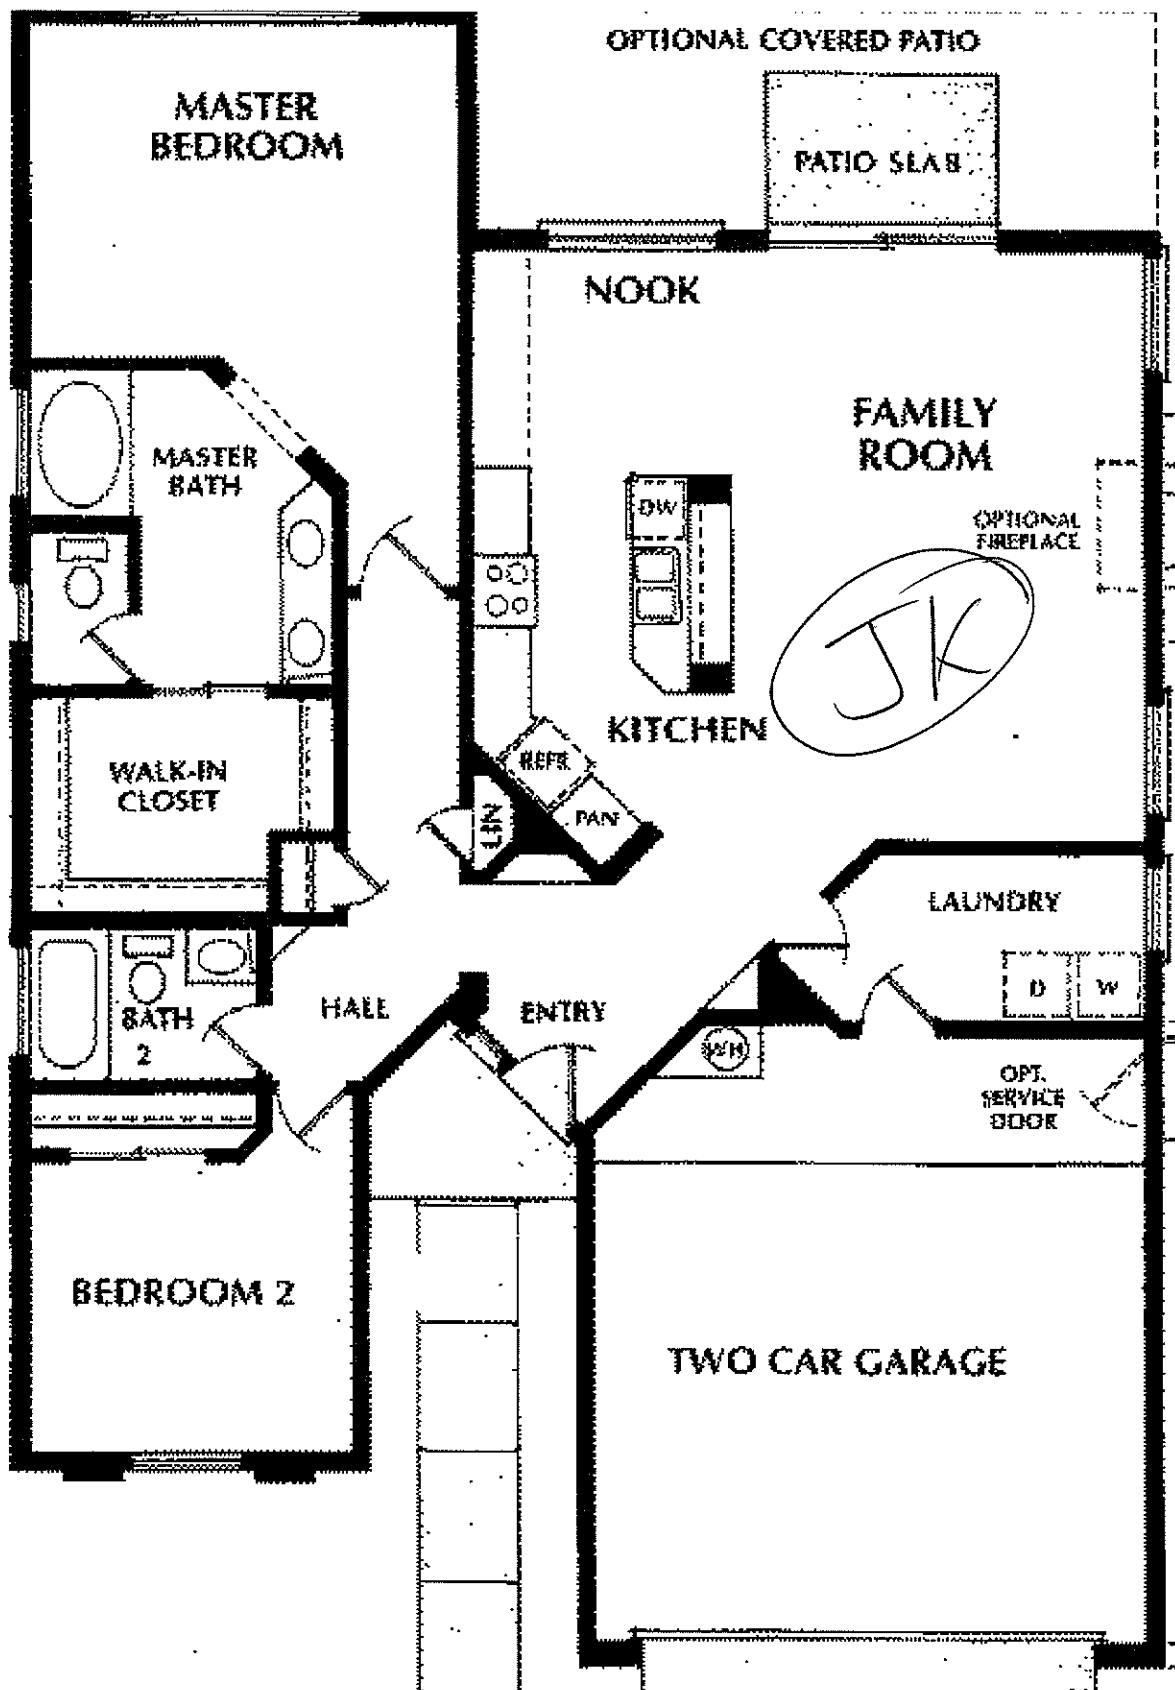

Floor Plan = Pinnacle Peak
 2258 sq/ft.
 2 bed / 2 bath / 2 car

Floor plan = Pinnacle Peak
 2,048 Sq/ft.
 2 bed / 2 bath / 2 car

Came 1 back

1842 sq/ft.

3 bed / 2 bat / 2 car

Camelback

1,842 sq/ft.

2 bed / 2 bath / 2 car

Squaw Peak - Camelback
 1,691 sq/ft.
 2 bed / 2 bath / 2 car

Estrella
 1,581 sq/ft.
 2 bed / 2 bath / 2 car

Estrella

1,581 sq/ft.

3 bed / 2 bath / 2 car

Montana
 1,801 Sq / ft.
 3 bed / 2 bath / 2 car

Aurora
 1607 sq/ft.
 3 bed / 2 bath / 2 car

Celeste
 1,533 sq/ft.
 2bed / 2bath / 2car

Madera
 1,439 Sq/ft.
 2bed / 2bath / 2car

Paloma
 1,354 sq/ft.
 2bed / 2bath / 2car

OPT.
EXTENDED PATIO

Plaza
2,578 sq/ft.
2 bed / 2 bath / 3 car

Huntington

2,547 sq/ft.

2 bed / 2 bath / 3 car

Regency
 2,465 sq/ft.
 3 bed / 2 bath / 3 car

Barrington
 2,431 Sq/ft.
 2 bed / 2 bath / 3 car

Regent
 2,282 Sq/ft.
 2 bed / 2 bath / 3 car

Ritz
 2,258 sq/ft.
 3 bed / 2 bath / 2 car