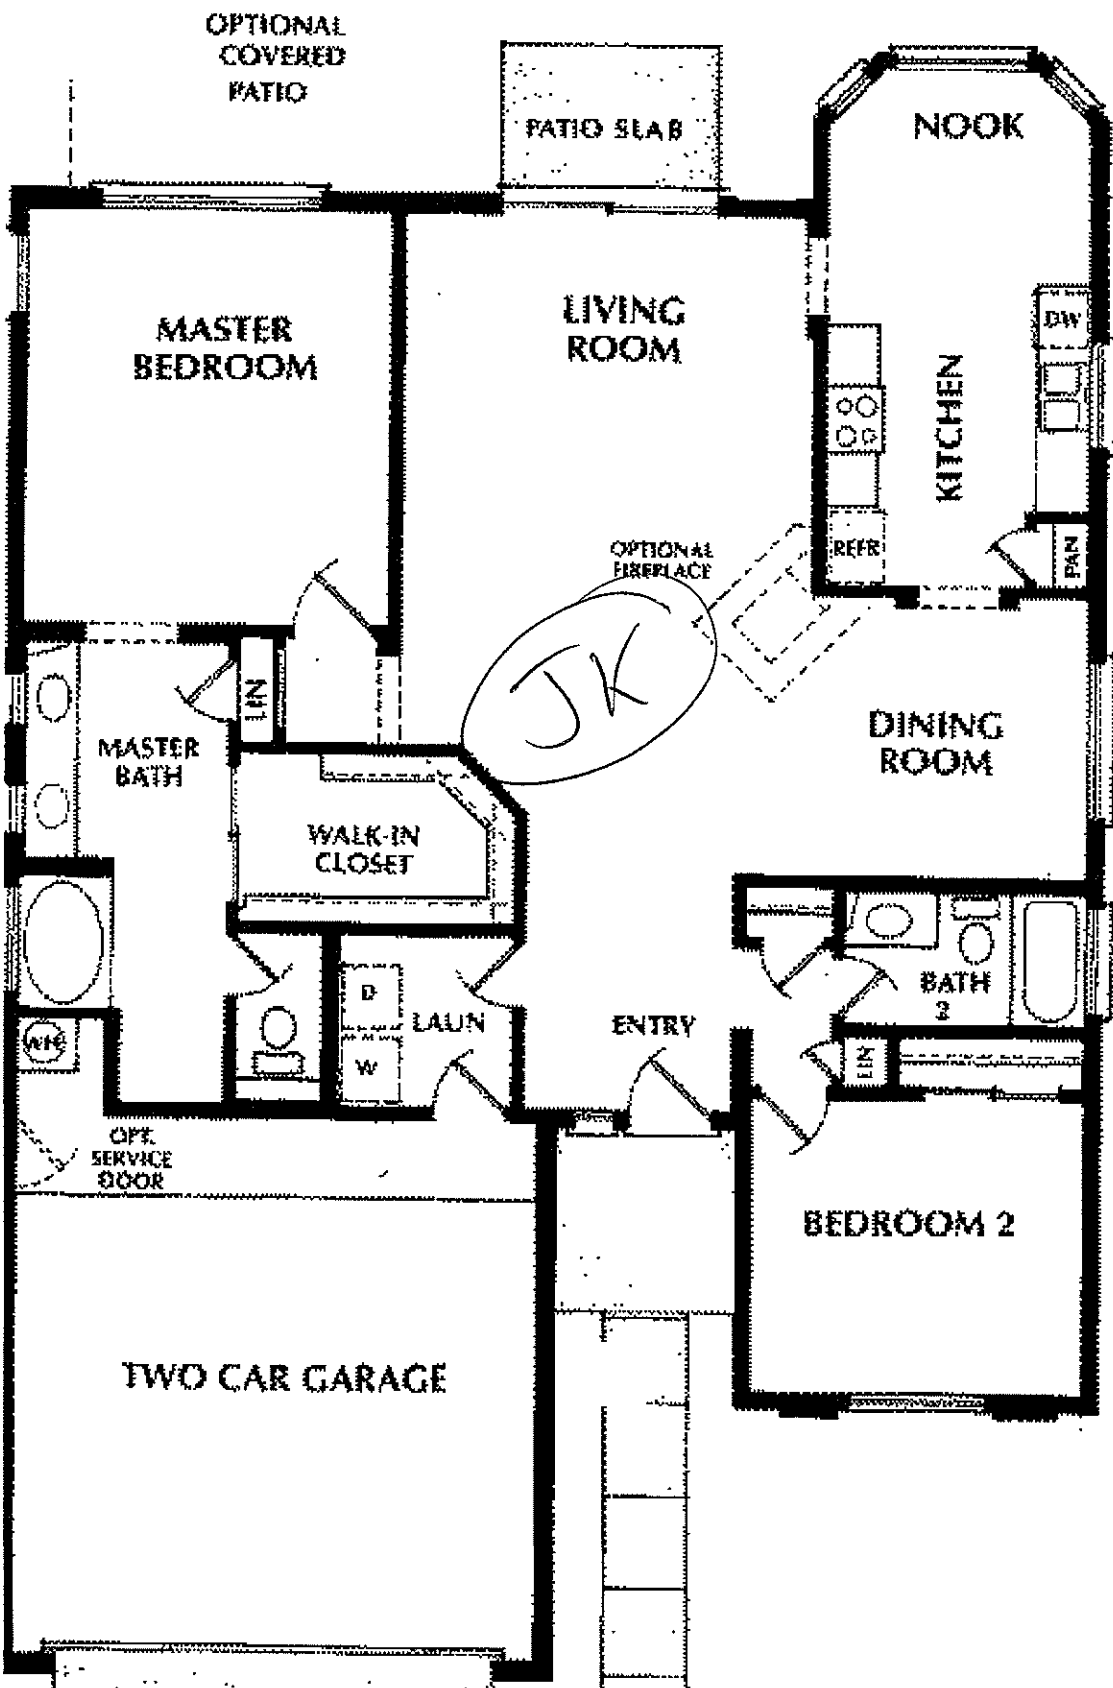

Floor Plan = Pinnacle Peak
 2258 sq/ft.
 2 bed / 2 bath / 2 car

Floor plan = Pinnacle Peak
 2,048 Sq/ft.
 2 bed / 2 bath / 2 car

Came 1 back

1842 sq/ft.

3 bed / 2 bat / 2 car

Camelback

1,842 sq/ft.

2 bed / 2 bath / 2 car

Squaw Peak - Camelback
 1,691 sq/ft.
 2 bed / 2 bath / 2 car

Estrella
 1,581 sq/ft.
 2 bed / 2 bath / 2 car

Estrella

1,581 sq/ft.

3 bed / 2 bath / 2 car

Montana
 1,801 Sq / ft.
 3 bed / 2 bath / 2 car

Aurora
 1607 sq/ft.
 3 bed / 2 bath / 2 car

Celeste
 1,533 sq/ft.
 2bed / 2bath / 2car

Madera
 1,439 Sq/ft.
 2bed / 2bath / 2car

Paloma
 1,354 sq/ft.
 2bed / 2bath / 2car

OPT.
EXTENDED PATIO

Plaza
2,578 sq/ft.
2 bed / 2 bath / 3 car

Huntington

2,547 sq/ft.

2 bed / 2 bath / 3 car

Regency
 2,465 sq/ft.
 3 bed / 2 bath / 3 car

Barrington
 2,431 Sq/ft.
 2 bed / 2 bath / 3 car

Regent
 2,282 Sq/ft.
 2 bed / 2 bath / 3 car

Ritz
 2,258 sq/ft.
 3 bed / 2 bath / 2 car