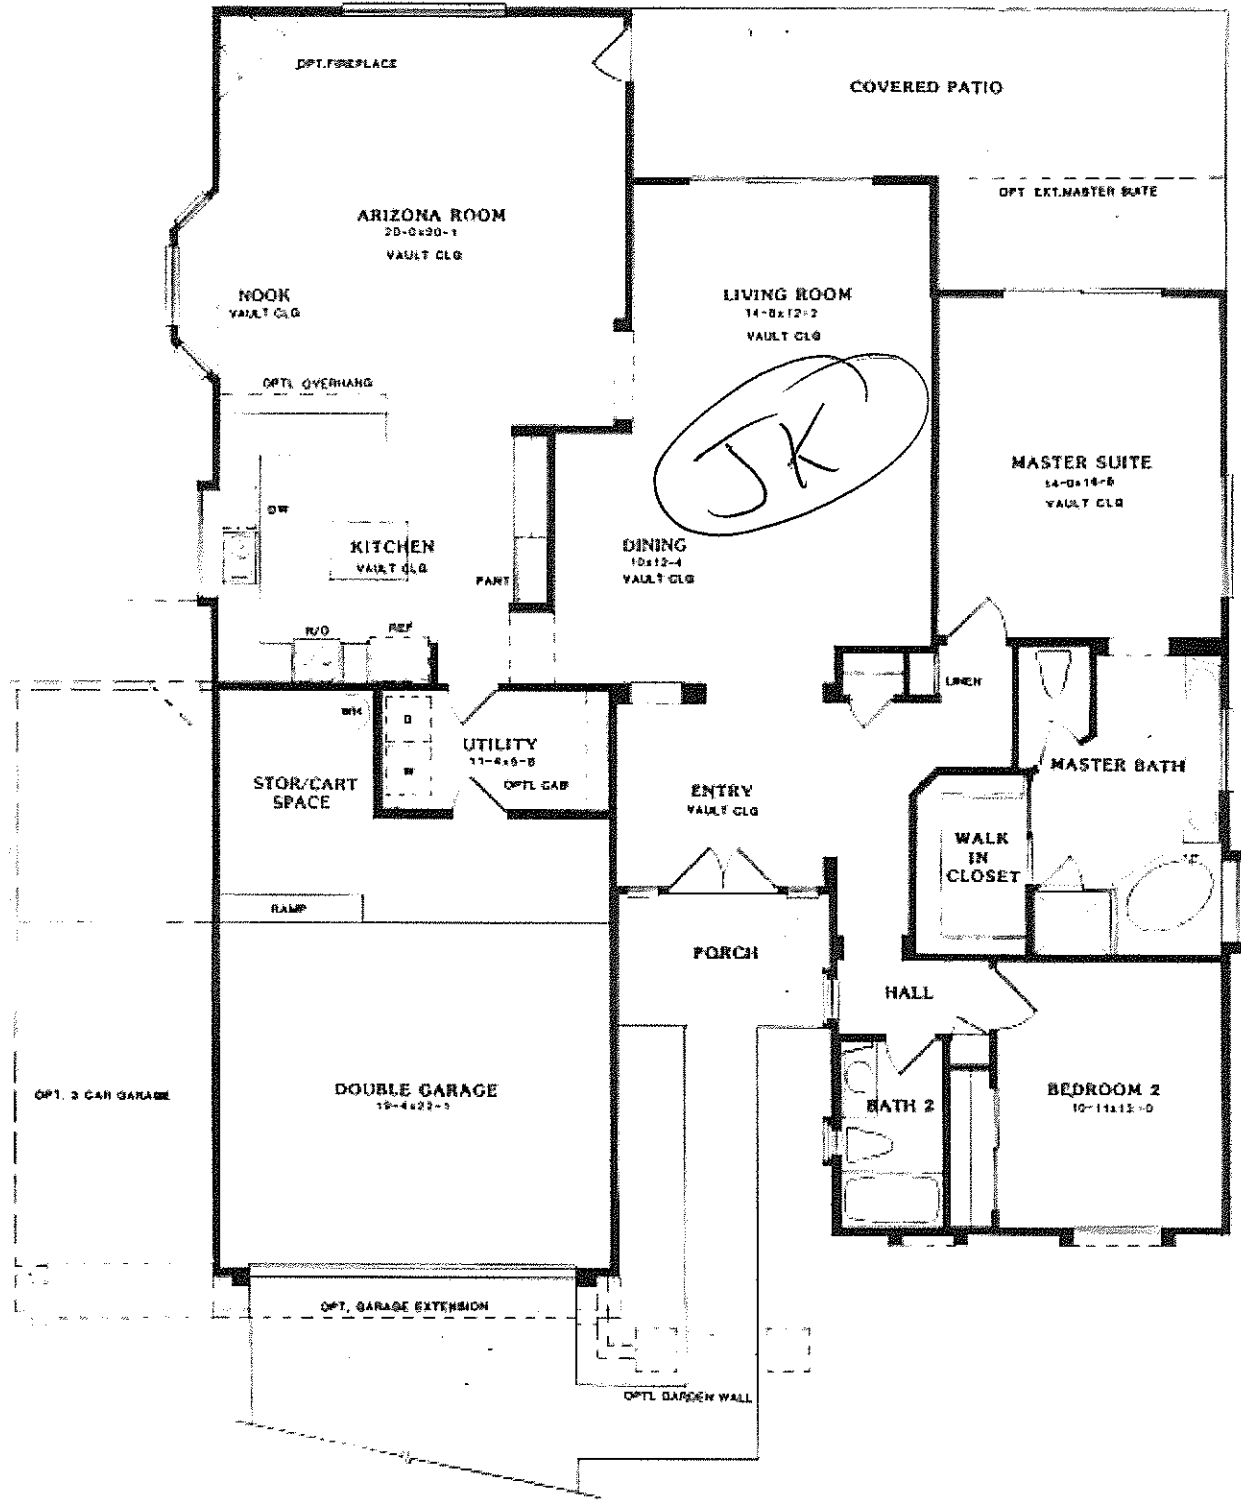

Floor plan = Estrella
 1581 sq/ft.
 3 bed / 2 bath / 2 car

Floor plan = Catalina
 1,818 sq/ft.
 2 bed / 2 bath / 2 car

Floor plan = Carmel

2,440 Sq/ft.

3 bed / 2 bath / 3 car

Floor plan = Pinnacle Peak
 2,258 sq/ft.
 3 bed / 2 bath / 2 car

Floor Plan = Pinnacle Peak
 2258 sq/ft.
 2 bed / 2 bath / 2 car

Floor plan = Pinnacle Peak
 2,048 Sq/ft.
 2 bed / 2 bath / 2 car

Came 1 back

1842 sq/ft.

3 bed / 2 bat / 2 car

Camelback

1,842 sq/ft.

2 bed / 2 bath / 2 car

Squaw Peak - Camelback
 1,691 sq/ft.
 2 bed / 2 bath / 2 car

Estrella
 1,581 sq/ft.
 2 bed / 2 bath / 2 car

Estrella

1,581 sq/ft.

3 bed / 2 bath / 2 car

Montana
 1,801 Sq / ft.
 3 bed / 2 bath / 2 car

Aurora
 1607 sq/ft.
 3 bed / 2 bath / 2 car

Celeste
 1,533 sq/ft.
 2bed / 2bath / 2car

Madera
 1,439 Sq/ft.
 2bed / 2bath / 2car

Paloma
 1,354 sq/ft.
 2bed / 2bath / 2car

OPT.
EXTENDED PATIO

Plaza
2,578 sq/ft.
2 bed / 2 bath / 3 car

Huntington

2,547 sq/ft.