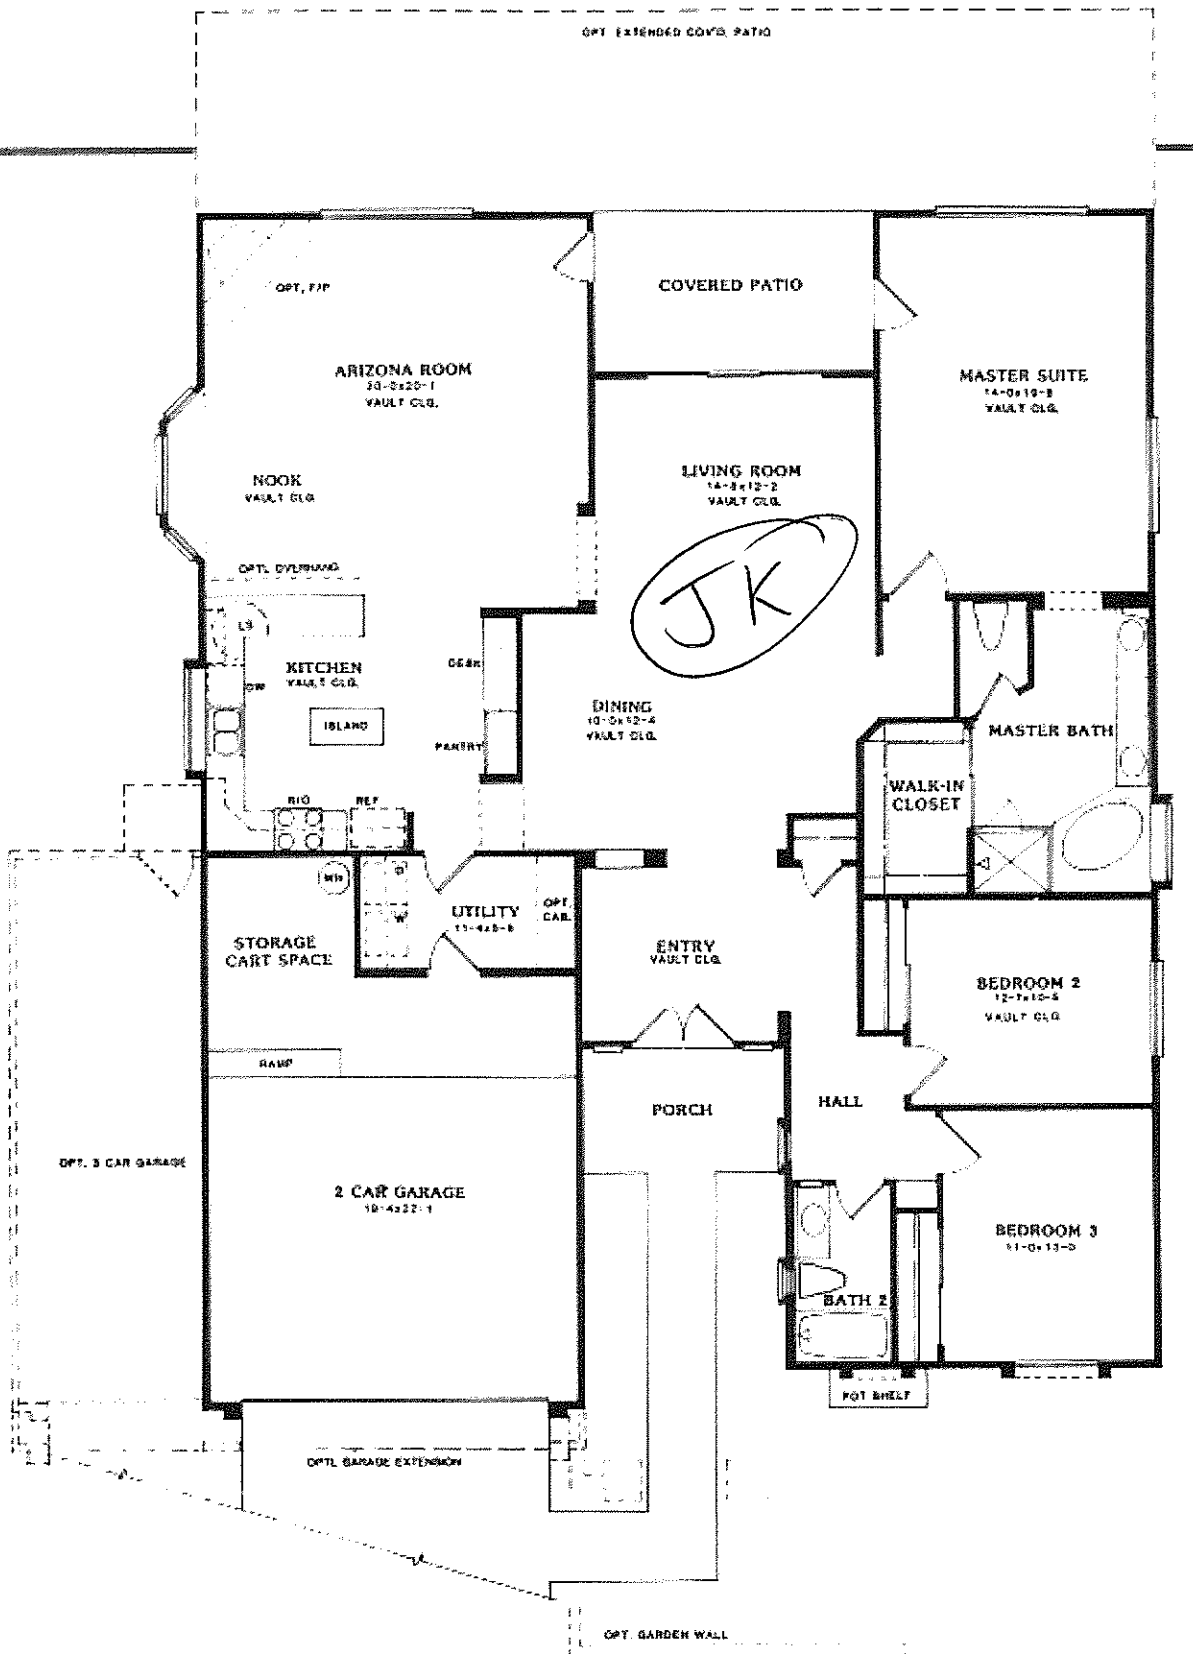

jarl@jarlkubat.com

(Please Visit: www.JustJarl.com)

*Note: Attached list of pending and sold homes had various broker participation.

55 Plus Retirement Community

Floor plan = Pinnacle Peak
 2,258 sq ft
 3 bed / 2 bath / 2 car

Floor plan = Estrella
 1581 sq/ft.
 3 bed / 2 bath / 2 car

Floor plan = Catalina
 1,818 sq/ft.
 2 bed / 2 bath / 2 car

Floor plan = Carmel

2,440 Sq/ft.

3 bed / 2 bath / 3 car

Floor plan = Pinnacle Peak
 2,258 sq/ft.
 3 bed / 2 bath / 2 car

Floor Plan = Pinnacle Peak
 2258 sq/ft.
 2 bed / 2 bath / 2 car

Floor plan = Pinnacle Peak
 2,048 Sq/ft.
 2 bed / 2 bath / 2 car

Came 1 back

1842 sq/ft.

3 bed / 2 bat / 2 car

Camelback

1,842 sq/ft.

2 bed / 2 bath / 2 car

Squaw Peak - Camelback
 1,691 sq/ft.
 2 bed / 2 bath / 2 car

Estrella
 1,581 sq/ft.
 2 bed / 2 bath / 2 car

Estrella

1,581 sq/ft.

3 bed / 2 bath / 2 car

Montana
 1,801 Sq / ft.
 3 bed / 2 bath / 2 car

Aurora
 1607 sq/ft.
 3 bed / 2 bath / 2 car