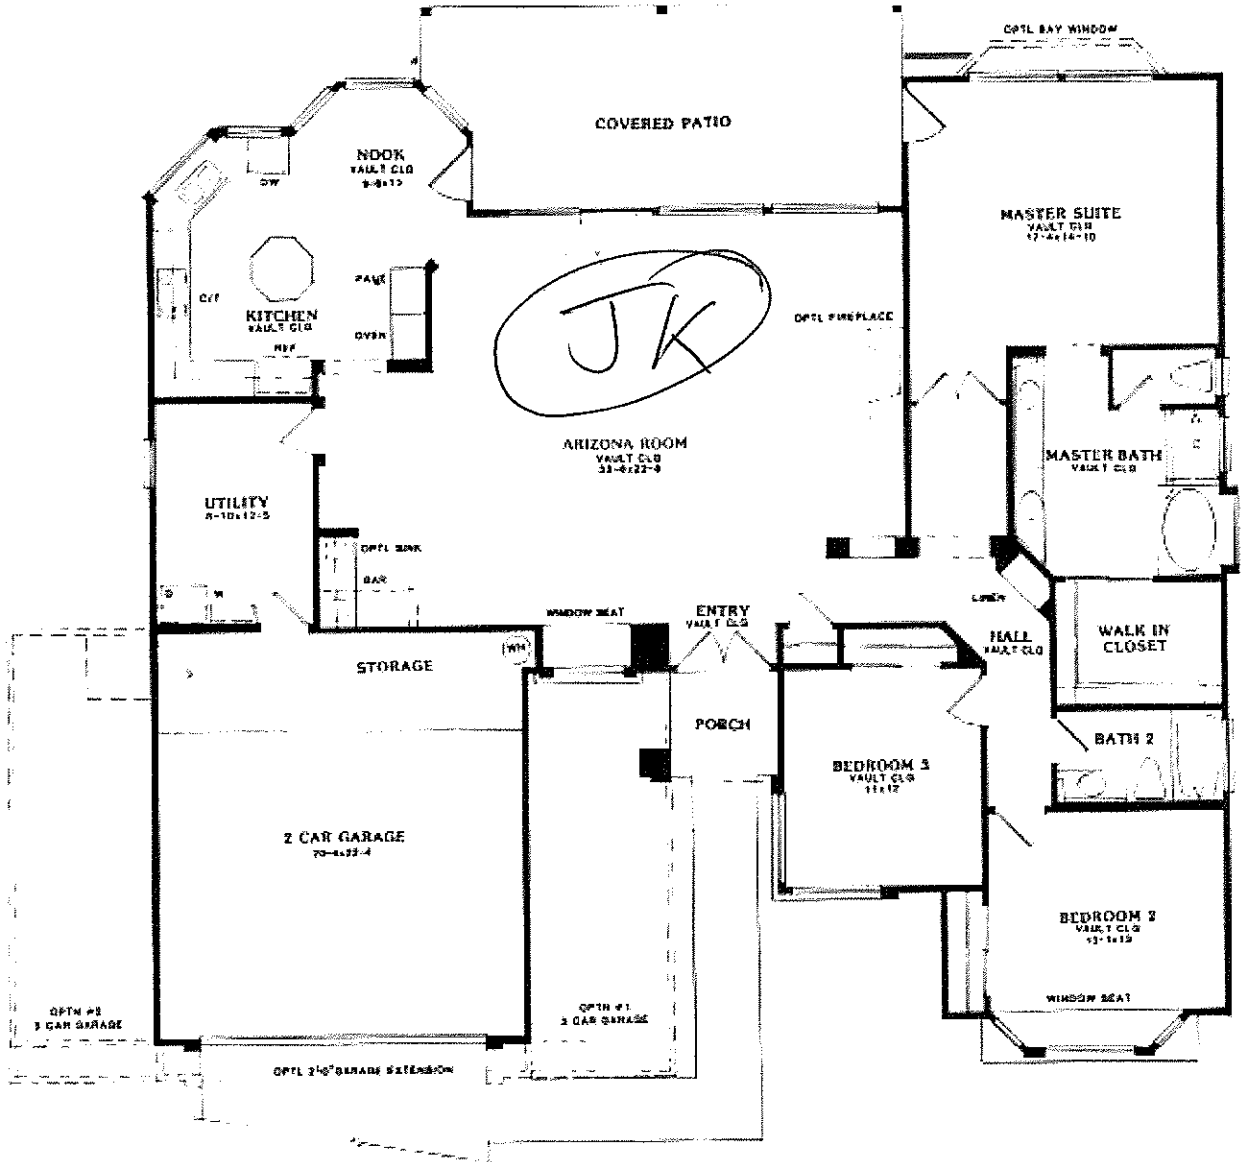

Floor plan = Estrella
 1581 sq/ft.
 3 bed / 2 bath / 2 car

Floor plan = Catalina
 1,818 sq/ft.
 2 bed / 2 bath / 2 car

Floor plan = Carmel

2,440 Sq/ft.

3 bed / 2 bath / 3 car

Floor plan = Pinnacle Peak
 2,258 sq/ft.
 3 bed / 2 bath / 2 car

Floor Plan = Pinnacle Peak
 2258 sq/ft.
 2 bed / 2 bath / 2 car

Floor plan = Pinnacle Peak
 2,048 Sq/ft.
 2 bed / 2 bath / 2 car

Came 1 back

1842 sq/ft.

3 bed / 2 bat / 2 car

Camelback

1,842 sq/ft.

2 bed / 2 bath / 2 car

2,312 sq/ft.

2 bed / 2 1/2 bath / 2 car

Santa Barbara

2,206 Sq/ft.

2 bed / 2 bath / 2 car

Monterey

2,155 sq/ft.

3bed / 2bath / 2car

Floor plan = Monterey Executive
 2,064 sq/ft.
 2 bed / 2 bath / 2 car