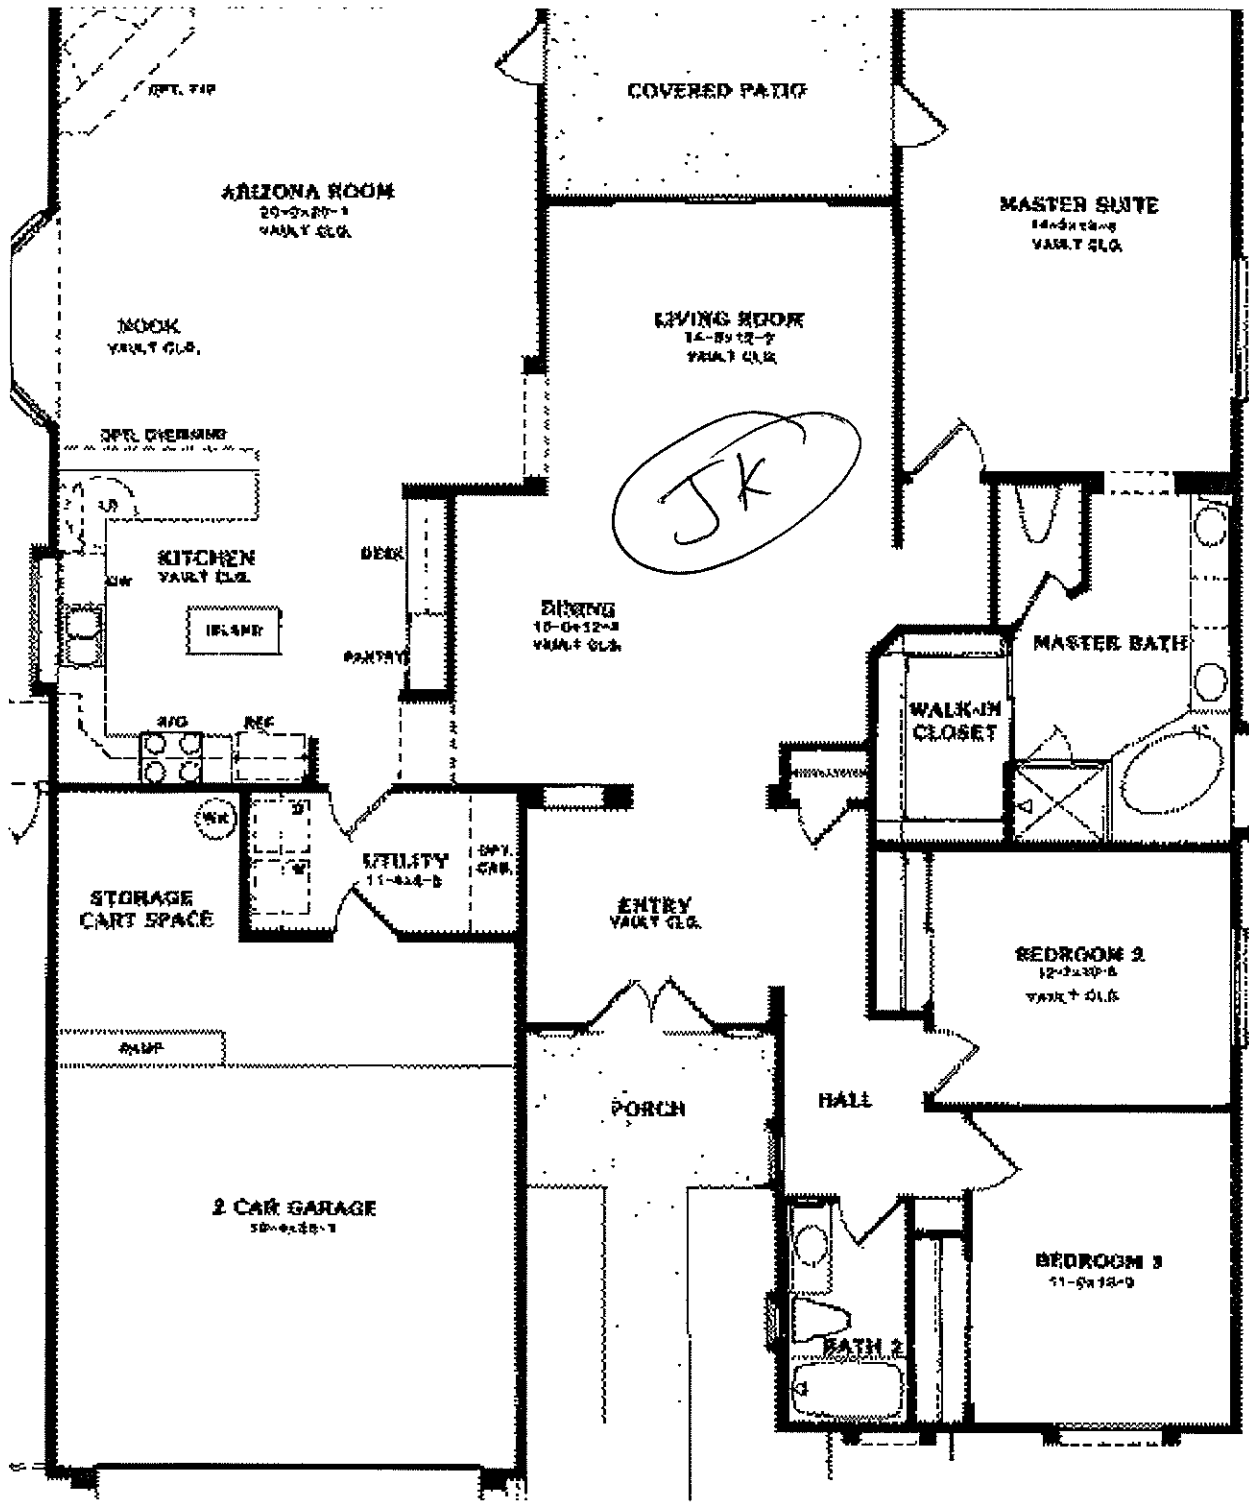

jarl@jarlkubat.com

(Please Visit: www.JustJarl.com)

*Note: Attached list of pending and sold homes had various broker participation.

55 Plus Retirement Community

Floor plan = Pinnacle Peak
 2,258 sq ft
 3 bed / 2 bath / 2 car

Floor plan = Estrella
 1581 sq/ft.
 3 bed / 2 bath / 2 car

Floor plan = Catalina
 1,818 sq/ft.
 2 bed / 2 bath / 2 car

Floor plan = Carmel

2,440 Sq/ft.

3 bed / 2 bath / 3 car

Floor plan = Pinnacle Peak
 2,258 sq/ft.
 3 bed / 2 bath / 2 car

Floor Plan = Pinnacle Peak
 2258 sq/ft.
 2 bed / 2 bath / 2 car

Floor plan = Pinnacle Peak
 2,048 Sq/ft.
 2 bed / 2 bath / 2 car

Came 1 back

1842 sq/ft.

3 bed / 2 bat / 2 car

Camelback

1,842 sq/ft.

2 bed / 2 bath / 2 car