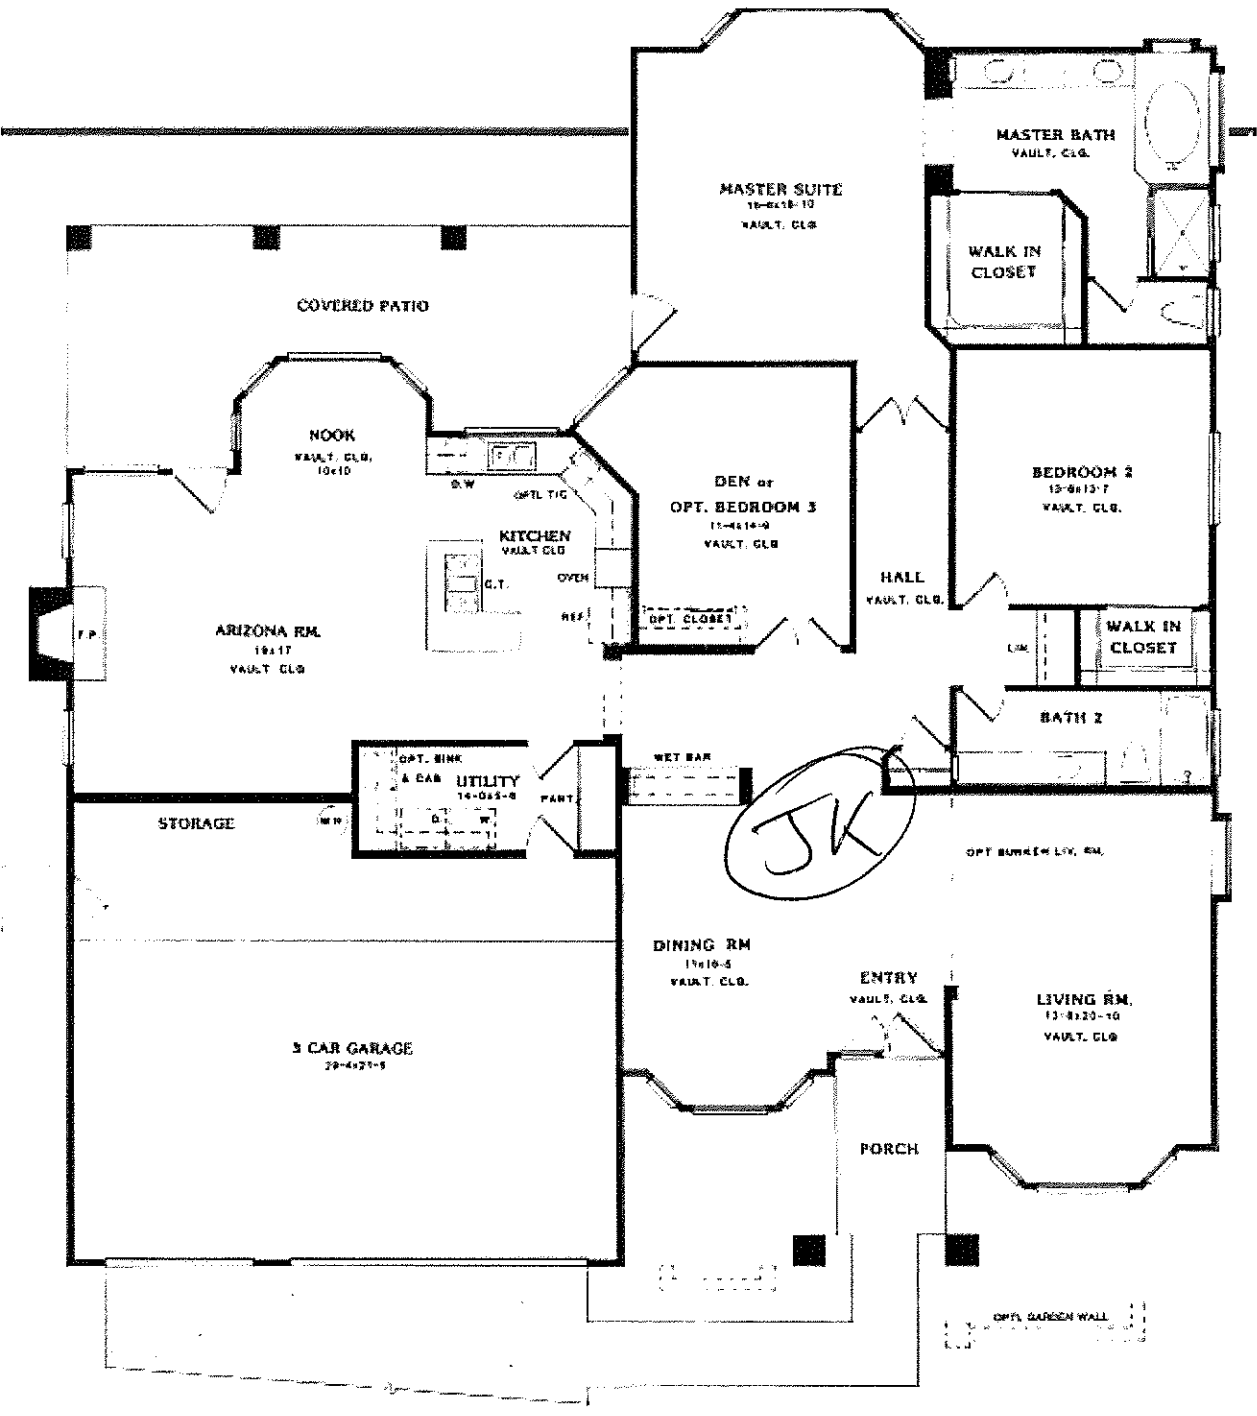

Floor Plan = Pinnacle Peak
 2258 sq/ft.
 2 bed / 2 bath / 2 car

Floor plan = Pinnacle Peak
 2,048 Sq/ft.
 2 bed / 2 bath / 2 car

Came 1 back

1842 sq/ft.

3 bed / 2 bat / 2 car

Camelback

1,842 sq/ft.

2 bed / 2 bath / 2 car

Squaw Peak - Camelback
 1,691 sq/ft.
 2 bed / 2 bath / 2 car

Estrella
 1,581 sq/ft.
 2 bed / 2 bath / 2 car

Estrella

1,581 sq/ft.

3 bed / 2 bath / 2 car

Montana
 1,801 Sq / ft.
 3 bed / 2 bath / 2 car

Aurora
 1607 sq/ft.
 3 bed / 2 bath / 2 car

Celeste
 1,533 sq/ft.
 2bed / 2bath / 2car

Madera
 1,439 Sq/ft.
 2bed / 2bath / 2car

Paloma
 1,354 sq/ft.
 2bed / 2bath / 2car

OPT.
EXTENDED PATIO

Plaza
2,578 sq/ft.
2 bed / 2 bath / 3 car

Huntington

2,547 sq/ft.

2 bed / 2 bath / 3 car

Regency
 2,465 sq/ft.
 3 bed / 2 bath / 3 car

Barrington
 2,431 Sq/ft.
 2 bed / 2 bath / 3 car

Regent
 2,282 Sq/ft.
 2 bed / 2 bath / 3 car

Ritz
 2,258 sq/ft.
 3 bed / 2 bath / 2 car