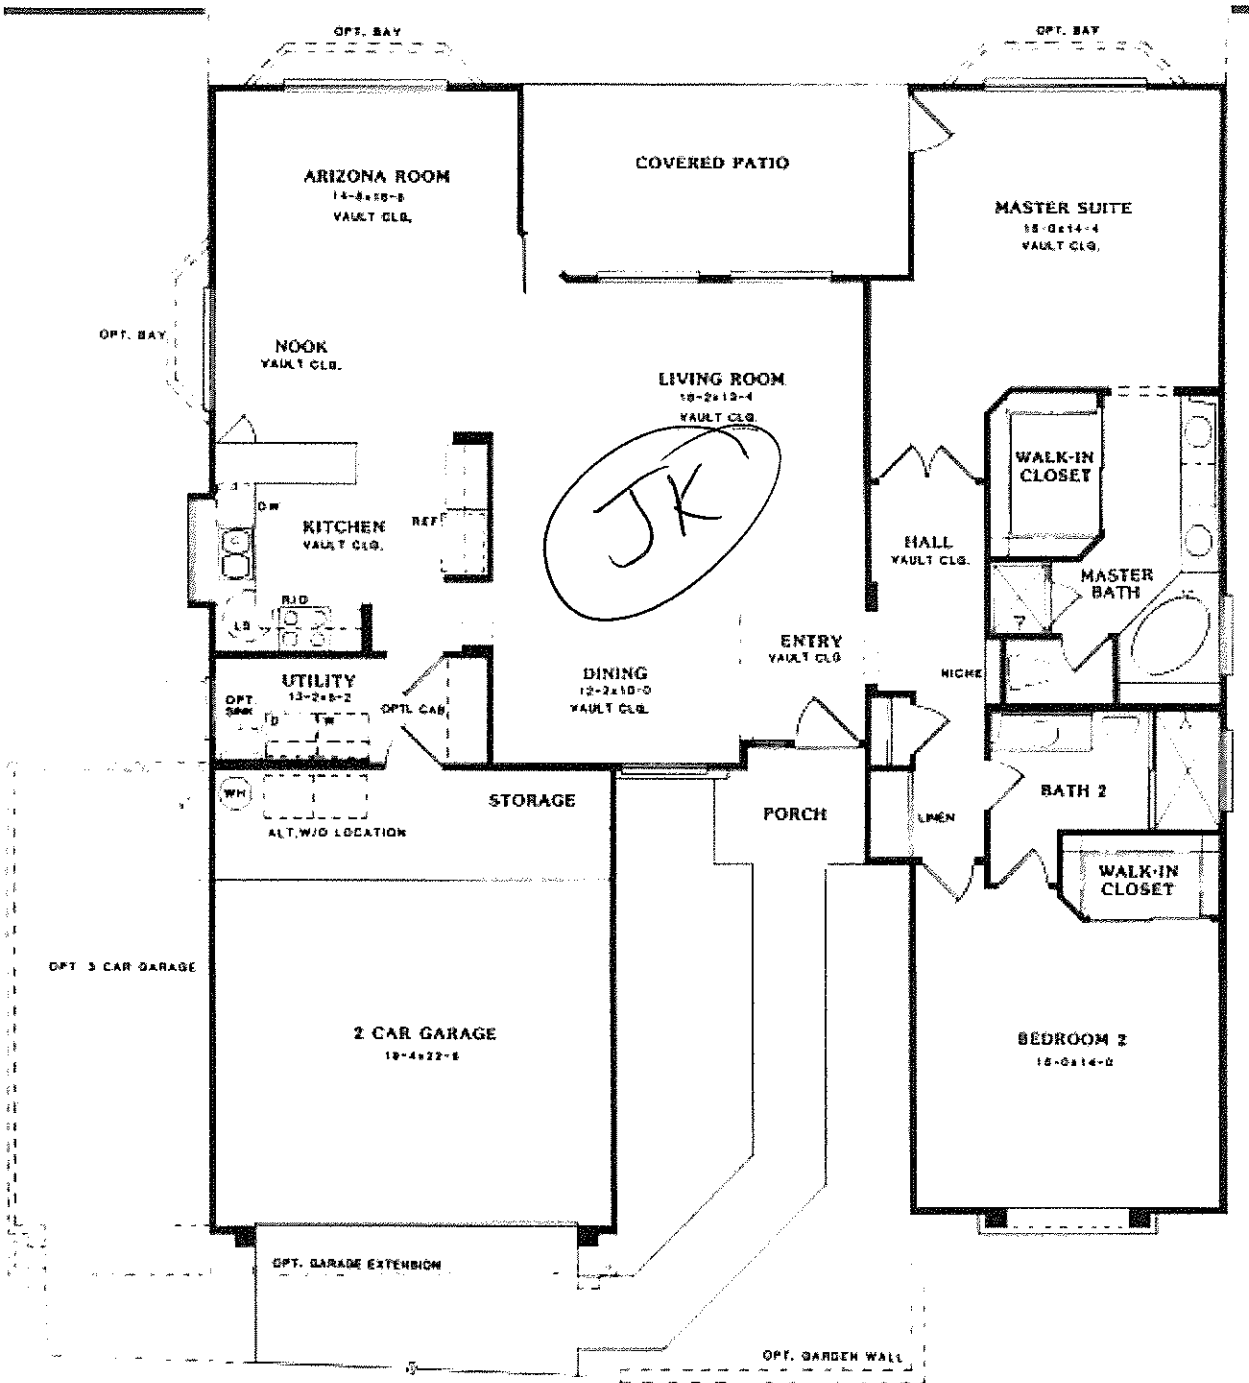

Floor Plan = Pinnacle Peak
 2258 sq/ft.
 2 bed / 2 bath / 2 car

Floor plan = Pinnacle Peak
 2,048 Sq/ft.
 2 bed / 2 bath / 2 car

Came 1 back

1842 sq/ft.

3 bed / 2 bat / 2 car

Camelback

1,842 sq/ft.

2 bed / 2 bath / 2 car

Squaw Peak - Camelback
 1,691 sq/ft.
 2 bed / 2 bath / 2 car

Estrella
 1,581 sq/ft.
 2 bed / 2 bath / 2 car

Estrella

1,581 sq/ft.

3 bed / 2 bath / 2 car

Montana
 1,801 Sq / ft.
 3 bed / 2 bath / 2 car

Aurora
 1607 sq/ft.
 3 bed / 2 bath / 2 car

Celeste
 1,533 sq/ft.
 2bed / 2bath / 2car

Madera
 1,439 Sq/ft.
 2bed / 2bath / 2car

Paloma
 1,354 sq/ft.
 2bed / 2bath / 2car

OPT.
EXTENDED PATIO

Plaza
2,578 sq/ft.
2 bed / 2 bath / 3 car

Huntington

2,547 sq/ft.

2 bed / 2 bath / 3 car

Regency
 2,465 sq/ft.
 3 bed / 2 bath / 3 car

Barrington
 2,431 Sq/ft.
 2 bed / 2 bath / 3 car

Regent
 2,282 Sq/ft.
 2 bed / 2 bath / 3 car

Ritz
 2,258 sq/ft.
 3 bed / 2 bath / 2 car